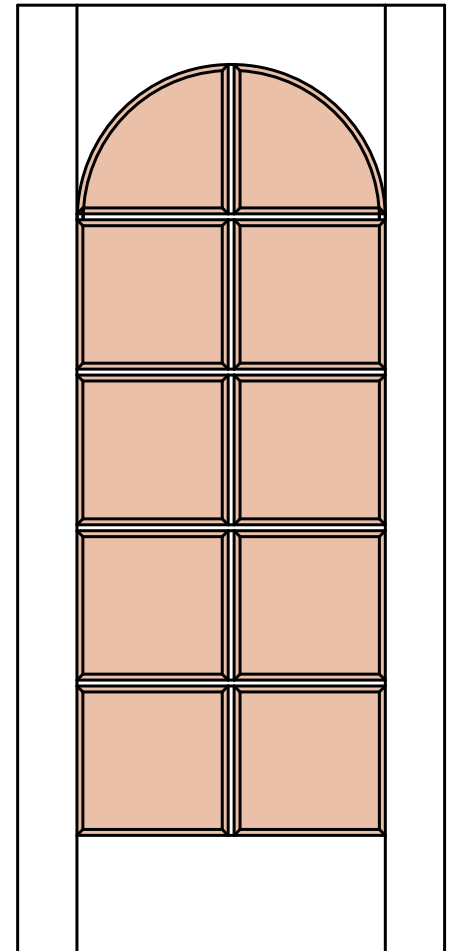

DC

A door company that is
Clearly Different
than the rest

Architectural Concepts / Door Collection

G1040

GLASS DOOR

PROFILES

STICKING

☐ ROMAN OGEE SASH (OG)

☐ QUARTER ROUND SASH (QR)

☐ COVE & BEAD SASH (CB)

☐ ONE STEP SASH (OS)

☐ QUIRK MOLDING COMPRESSION FIT (QM)

☐ SQUARE STICK COMPRESSION FIT (SS)

☐ QUARTER BEAD SASH (QB)

☐ BEVEL SASH (BV)

☐ SQUARE STICK SASH (SS)

PANEL

☐ RAISED (R)

☐ DOUBLE HIP (D)

☐ SCOOP (S)

☐ JUNIOR BEVEL (JR)

☐ FLAT (F)

☐ SENIOR RAISED (SR)

MOULDINGS

☐ AC-001

☐ AC-002

☐ AC-003

☐ AC-004

☐ AC-005

☐ AC-006

STYLE

☐ PANEL (A)
☐ GLASS (G)
☐ V-GROOVE (V)
☐ FLUSH (F)
☐ LOUVER (L)

MATERIAL

☐ MDF
☐ WOOD

OPTIONS

FIRE-RATED

☐ RADIUS-TOP
☐ COMMON ARCH PAIR

ARCH-TOP

INSERTS

☐ MIRROR
☐ GLASS
☐ RESIN

ELEVATION

**Architectural
Concepts**

Customer Service
(720) 882 9179
quotes@archconceptsllc.com
orders@archconceptsllc.com

18505 Longs Way
Parker, CO 80134

archconceptsllc.com