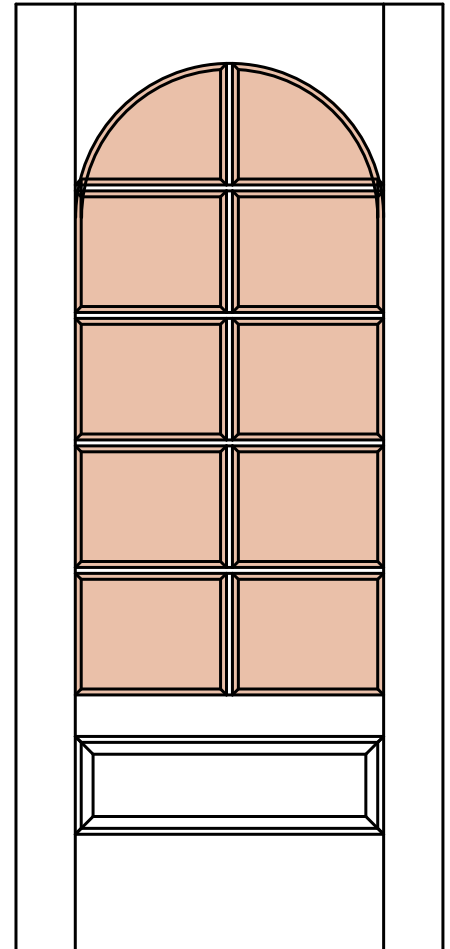

DC

A door company that is
Clearly Different
than the rest

Architectural Concepts / Door Collection

G1041

GLASS DOOR

PROFILES

STICKING

☐ ROMAN OGEE SASH (OG)

☐ QUARTER ROUND SASH (QR)

☐ COVE & BEAD SASH (CB)

☐ ONE STEP SASH (OS)

☐ QUIRK MOLDING COMPRESSION FIT (QM)

☐ SQUARE STICK COMPRESSION FIT (SS)

☐ QUARTER BEAD SASH (QB)

☐ BEVEL SASH (BV)

☐ SQUARE STICK SASH (SS)

PANEL

☐ RAISED (R)

☐ DOUBLE HIP (D)

☐ SCOOP (S)

☐ JUNIOR BEVEL (JR)

☐ FLAT (F)

☐ SENIOR RAISED (SR)

MOULDINGS

☐ AC-001

☐ AC-002

☐ AC-003

☐ AC-004

☐ AC-005

☐ AC-006

STYLE

☐ PANEL (A)
☐ GLASS (G)
☐ V-GROOVE (V)
☐ FLUSH (F)
☐ LOUVER (L)

MATERIAL

☐ MDF
☐ WOOD

OPTIONS

FIRE-RATED

☐ RADIUS-TOP
☐ COMMON ARCH PAIR

ARCH-TOP

INSERTS

☐ MIRROR
☐ GLASS
☐ RESIN

ELEVATION

Architectural
Concepts

Customer Service
(720) 882 9179
quotes@archconceptsllc.com
orders@archconceptsllc.com

18505 Longs Way
Parker, CO 80134

archconceptsllc.com