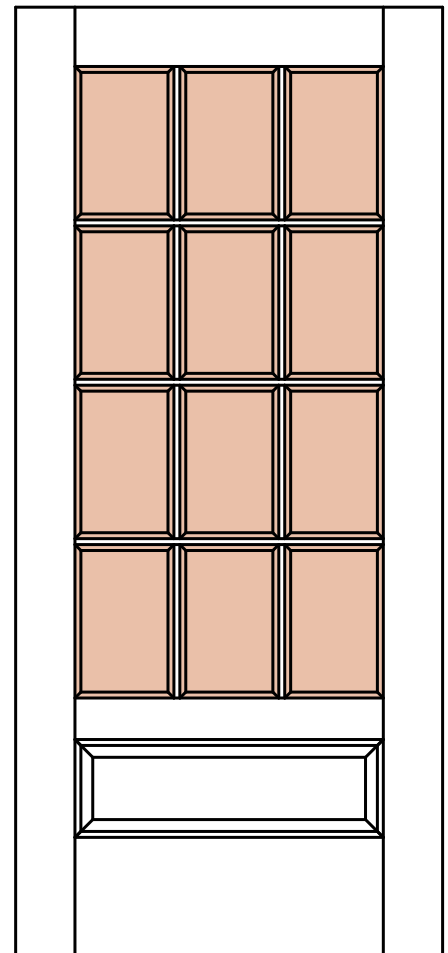

DC

A door company that is
Clearly Different
than the rest

Architectural Concepts / Door Collection

G1210

GLASS DOOR

PROFILES

STICKING

☐ ROMAN OGEE SASH (OG)

☐ QUARTER ROUND SASH (QR)

☐ COVE & BEAD SASH (CB)

☐ ONE STEP SASH (OS)

☐ QUIRK MOLDING COMPRESSION FIT (QM)

☐ SQUARE STICK COMPRESSION FIT (SS)

☐ QUARTER BEAD SASH (QB)

☐ BEVEL SASH (BV)

☐ SQUARE STICK SASH (SS)

PANEL

☐ RAISED (R)

☐ DOUBLE HIP (D)

☐ SCOOP (S)

☐ JUNIOR BEVEL (JR)

☐ FLAT (F)

☐ SENIOR RAISED (SR)

MOULDINGS

☐ AC-001

☐ AC-002

☐ AC-003

☐ AC-004

☐ AC-005

☐ AC-006

STYLE

☐ PANEL (A)
☐ GLASS (G)
☐ V-GROOVE (V)
☐ FLUSH (F)
☐ LOUVER (L)

MATERIAL

☐ MDF
☐ WOOD

OPTIONS

FIRE-RATED
RADIUS-TOP
COMMON ARCH PAIR
ARCH-TOP

INSERTS

☐ MIRROR
☐ GLASS
☐ RESIN

ELEVATION

**Architectural
Concepts**

Customer Service
(720) 882 9179
quotes@archconceptsllc.com
orders@archconceptsllc.com

18505 Longs Way
Parker, CO 80134

archconceptsllc.com