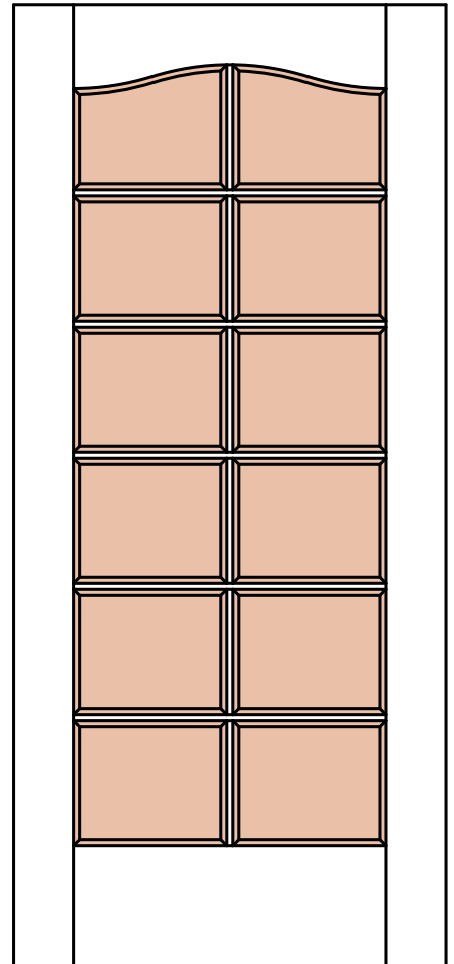

AC-001

AC-002

AC-003

AC-004

AC-005

AC-006

STYLE

PANEL (A)
 GLASS (G)
 V-GROOVE (V)
 FLUSH (F)
 LOUVER (L)

MATERIAL

MDF
 WOOD

OPTIONS

FIRE-RATED
RADIUS-TOP
 COMMON ARCH PAIR
ARCH-TOP

INSERTS

MIRROR
 GLASS
 RESIN

ELEVATION

**Architectural
Concepts**