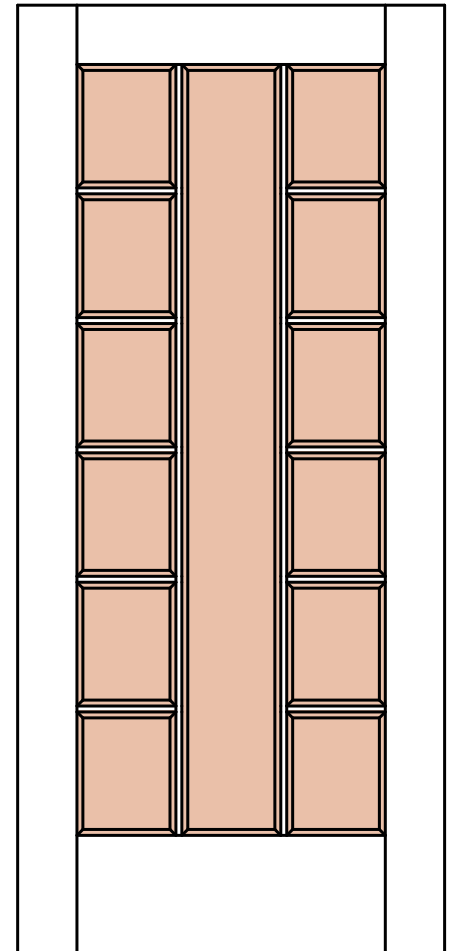

AC-001

AC-002

AC-003

AC-004

AC-005

AC-006

STYLE

PANEL (A)
 GLASS (G)
 V-GROOVE (V)
 FLUSH (F)
 LOUVER (L)

MATERIAL

MDF
 WOOD

OPTIONS

FIRE-RATED
RADIUS-TOP
COMMON ARCH PAIR
ARCH-TOP

INSERTS

MIRROR
 GLASS
 RESIN

ELEVATION

**Architectural
Concepts**