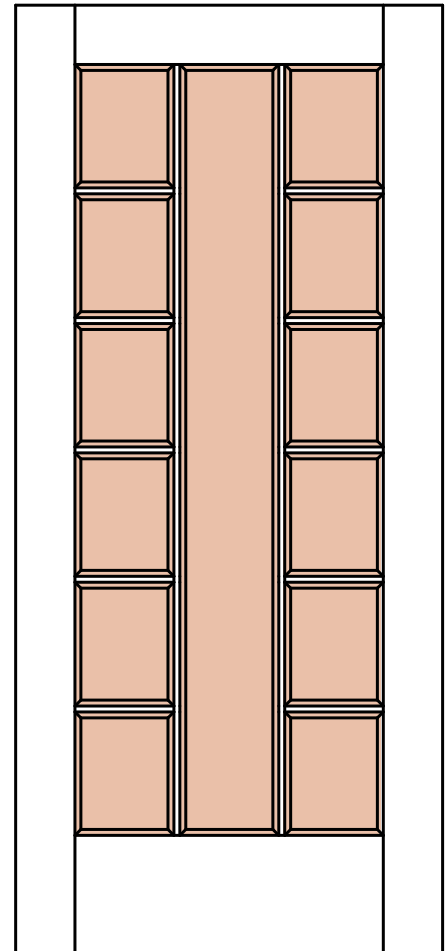

AC-001

AC-002

AC-003

AC-004

AC-005

AC-006

STYLE

- PANEL (A)
- GLASS (G)
- V-GROOVE (V)
- FLUSH (F)
- LOUVER (L)

MATERIAL

- MDF
- WOOD

OPTIONS

- FIRE-RATED
- RADIUS-TOP
- COMMON ARCH PAIR
- ARCH-TOP

INSERTS

- MIRROR
- GLASS
- RESIN

ELEVATION

**Architectural
Concepts**