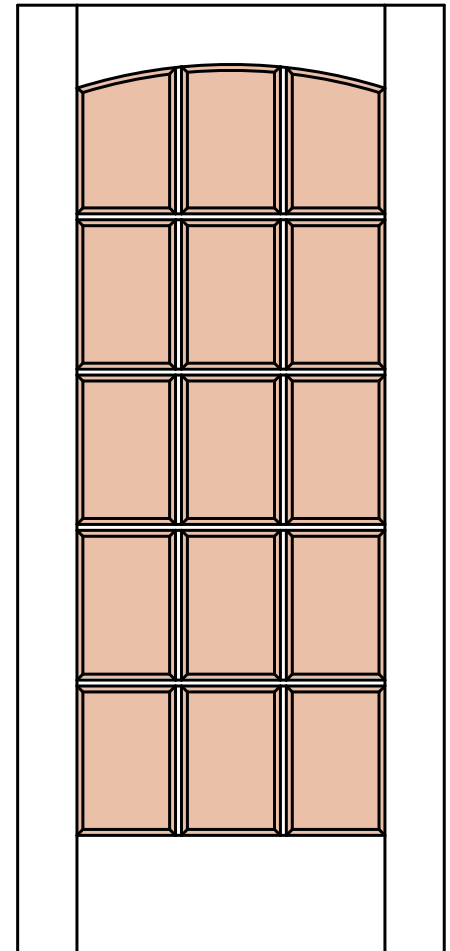

DC

A door company that is
Clearly Different
than the rest

Architectural Concepts / Door Collection

G1520

GLASS DOOR

PROFILES

STICKING

☐ ROMAN OGEE SASH (OG)

☐ QUARTER ROUND SASH (QR)

☐ COVE & BEAD SASH (CB)

☐ ONE STEP SASH (OS)

☐ QUIRK MOLDING COMPRESSION FIT (QM)

☐ SQUARE STICK COMPRESSION FIT (SS)

☐ QUARTER BEAD SASH (QB)

☐ BEVEL SASH (BV)

☐ SQUARE STICK SASH (SS)

PANEL

☐ RAISED (R)

☐ DOUBLE HIP (D)

☐ SCOOP (S)

☐ JUNIOR BEVEL (JR)

☐ FLAT (F)

☐ SENIOR RAISED (SR)

MOULDINGS

☐ AC-001

☐ AC-002

☐ AC-003

☐ AC-004

☐ AC-005

☐ AC-006

STYLE

☐ PANEL (A)
☐ GLASS (G)
☐ V-GROOVE (V)
☐ FLUSH (F)
☐ LOUVER (L)

MATERIAL

☐ MDF
☐ WOOD

OPTIONS

FIRE-RATED

RADIUS-TOP

☐ COMMON ARCH PAIR
☐ ARCH-TOP

INSERTS

☐ MIRROR
☐ GLASS
☐ RESIN

ELEVATION

**Architectural
Concepts**

Customer Service
(720) 882 9179
quotes@archconceptsllc.com
orders@archconceptsllc.com

18505 Longs Way
Parker, CO 80134

archconceptsllc.com