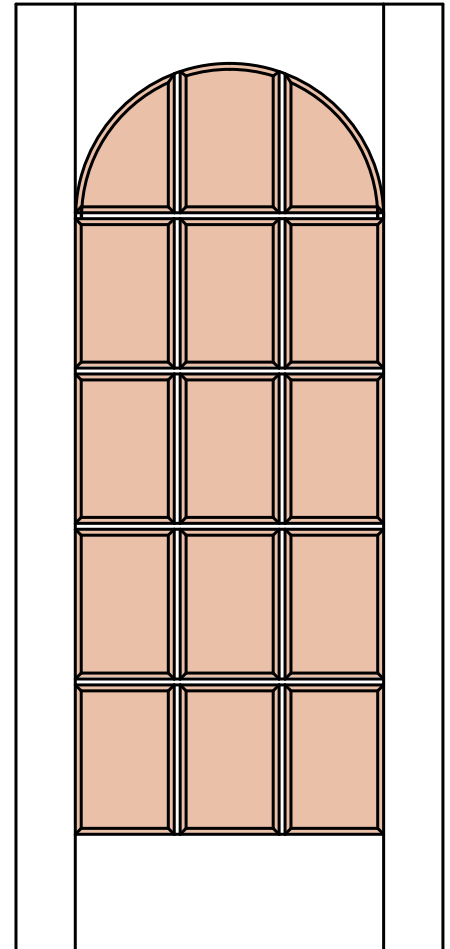

DC

A door company that is
Clearly Different
than the rest

Architectural Concepts / Door Collection

G1530

GLASS DOOR

PROFILES

STICKING

☐ ROMAN OGEE SASH (OG)

☐ QUARTER ROUND SASH (QR)

☐ COVE & BEAD SASH (CB)

☐ ONE STEP SASH (OS)

☐ QUIRK MOLDING COMPRESSION FIT (QM)

☐ SQUARE STICK COMPRESSION FIT (SS)

☐ QUARTER BEAD SASH (QB)

☐ BEVEL SASH (BV)

☐ SQUARE STICK SASH (SS)

PANEL

☐ RAISED (R)

☐ DOUBLE HIP (D)

☐ SCOOP (S)

☐ JUNIOR BEVEL (JR)

☐ FLAT (F)

☐ SENIOR RAISED (SR)

MOULDINGS

☐ AC-001

☐ AC-002

☐ AC-003

☐ AC-004

☐ AC-005

☐ AC-006

STYLE

☐ PANEL (A)
☐ GLASS (G)
☐ V-GROOVE (V)
☐ FLUSH (F)
☐ LOUVER (L)

MATERIAL

☐ MDF
☐ WOOD

OPTIONS

FIRE-RATED

☐ RADIUS-TOP
☐ COMMON ARCH PAIR

ARCH-TOP

INSERTS

☐ MIRROR
☐ GLASS
☐ RESIN

ELEVATION

**Architectural
Concepts**

Customer Service
(720) 882 9179
quotes@archconceptsllc.com
orders@archconceptsllc.com

18505 Longs Way
Parker, CO 80134

archconceptsllc.com