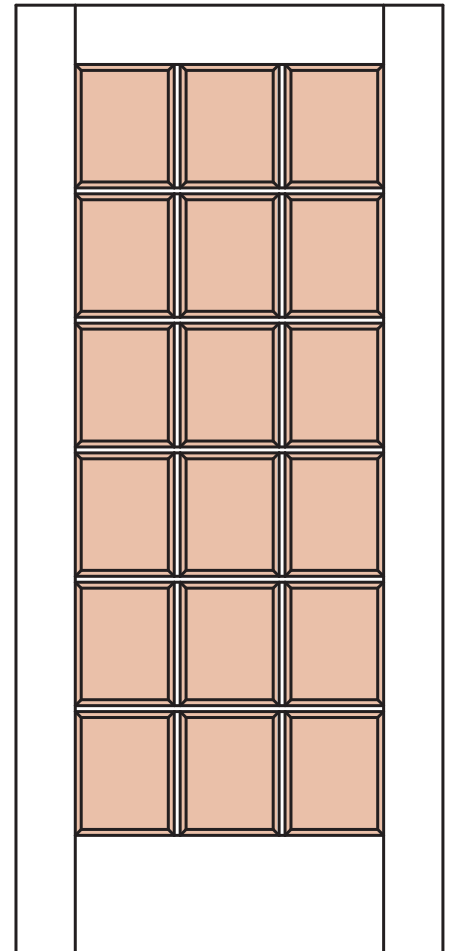

AC-001

AC-002

AC-003

AC-004

AC-005

AC-006

STYLE

PANEL (A)
 GLASS (G)
 V-GROOVE (V)
 FLUSH (F)
 LOUVER (L)

MATERIAL

MDF
 WOOD

OPTIONS

FIRE-RATED
RADIUS-TOP
COMMON ARCH PAIR
ARCH-TOP

INSERTS

MIRROR
 GLASS
 RESIN

ELEVATION

**Architectural
Concepts**