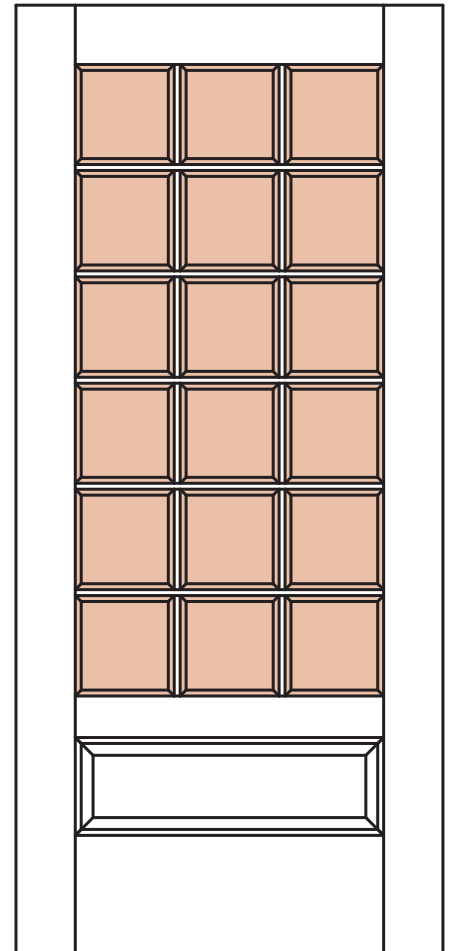

AC-001

AC-002

AC-003

AC-004

AC-005

AC-006

STYLE

PANEL (A)
 GLASS (G)
 V-GROOVE (V)
 FLUSH (F)
 LOUVER (L)

MATERIAL

MDF
 WOOD

OPTIONS

FIRE-RATED
RADIUS-TOP
COMMON ARCH PAIR
ARCH-TOP

INSERTS

MIRROR
 GLASS
 RESIN

ELEVATION

**Architectural
Concepts**