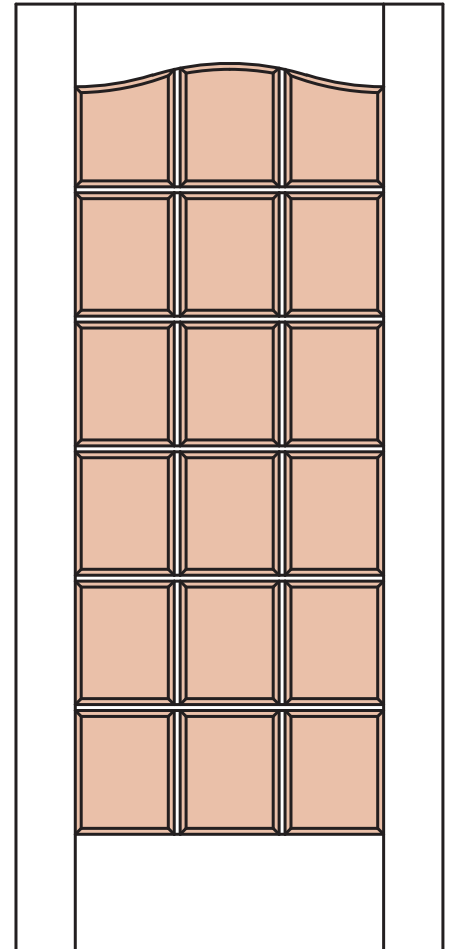

AC-001

AC-002

AC-003

AC-004

AC-005

AC-006

STYLE

PANEL (A)
 GLASS (G)
 V-GROOVE (V)
 FLUSH (F)
 LOUVER (L)

MATERIAL

MDF
 WOOD

OPTIONS

FIRE-RATED
RADIUS-TOP
 COMMON ARCH PAIR
ARCH-TOP

INSERTS

MIRROR
 GLASS
 RESIN

ELEVATION

**Architectural
Concepts**