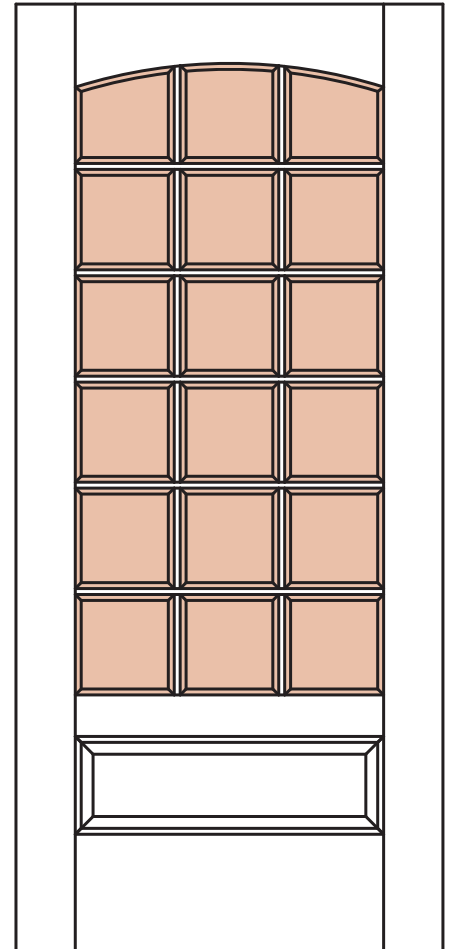

DC

A door company that is
Clearly Different
than the rest

Architectural Concepts / Door Collection

G1821

GLASS DOOR

PROFILES

STICKING

☐ ROMAN OGEE SASH (OG)

☐ QUARTER ROUND SASH (QR)

☐ COVE & BEAD SASH (CB)

☐ ONE STEP SASH (OS)

☐ QUIRK MOLDING COMPRESSION FIT (QM)

☐ SQUARE STICK COMPRESSION FIT (SS)

☐ QUARTER BEAD SASH (QB)

☐ BEVEL SASH (BV)

☐ SQUARE STICK SASH (SS)

PANEL

☐ RAISED (R)

☐ DOUBLE HIP (D)

☐ SCOOP (S)

☐ JUNIOR BEVEL (JR)

☐ FLAT (F)

☐ SENIOR RAISED (SR)

MOULDINGS

☐ AC-001

☐ AC-002

☐ AC-003

☐ AC-004

☐ AC-005

☐ AC-006

STYLE

☐ PANEL (A)
☐ GLASS (G)
☐ V-GROOVE (V)
☐ FLUSH (F)
☐ LOUVER (L)

MATERIAL

☐ MDF
☐ WOOD

OPTIONS

FIRE-RATED

RADIUS-TOP

☐ COMMON ARCH PAIR
☐ ARCH-TOP

INSERTS

☐ MIRROR
☐ GLASS
☐ RESIN

ELEVATION

**Architectural
Concepts**

Customer Service
(720) 882 9179
quotes@archconceptsllc.com
orders@archconceptsllc.com

18505 Longs Way
Parker, CO 80134

archconceptsllc.com