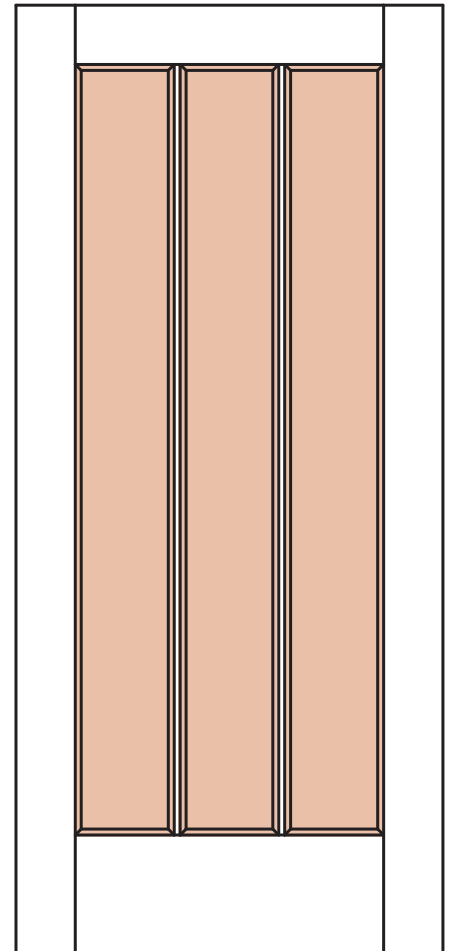

AC-001

AC-002

AC-003

AC-004

AC-005

AC-006

STYLE

- PANEL (A)
- GLASS (G)
- V-GROOVE (V)
- FLUSH (F)
- LOUVER (L)

MATERIAL

- MDF
- WOOD

OPTIONS

- FIRE-RATED
- RADIUS-TOP
- COMMON ARCH PAIR
- ARCH-TOP

INSERTS

- MIRROR
- GLASS
- RESIN

ELEVATION

**Architectural
Concepts**