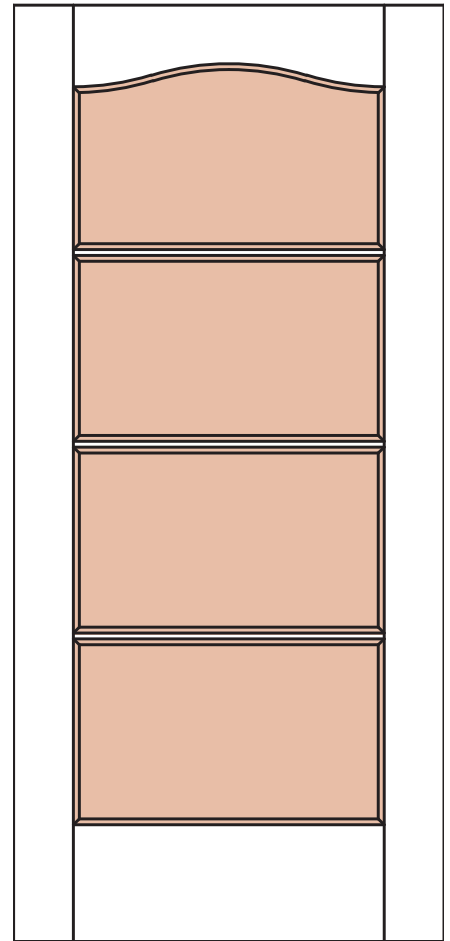

AC-001

AC-002

AC-003

AC-004

AC-005

AC-006

STYLE

PANEL (A)
 GLASS (G)
 V-GROOVE (V)
 FLUSH (F)
 LOUVER (L)

MATERIAL

MDF
 WOOD

OPTIONS

FIRE-RATED
RADIUS-TOP
 COMMON ARCH PAIR
ARCH-TOP

INSERTS

MIRROR
 GLASS
 RESIN

ELEVATION

**Architectural
Concepts**