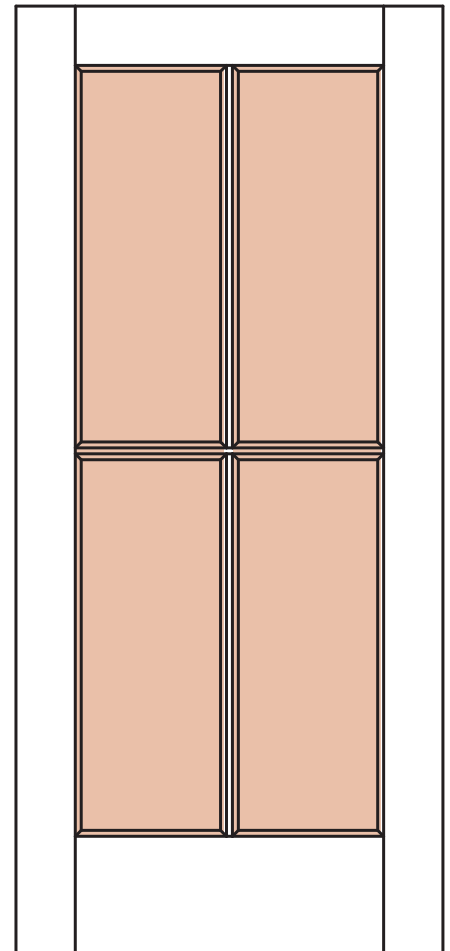

AC-001

AC-002

AC-003

AC-004

AC-005

AC-006

STYLE

PANEL (A)
 GLASS (G)
 V-GROOVE (V)
 FLUSH (F)
 LOUVER (L)

MATERIAL

MDF
 WOOD

OPTIONS

FIRE-RATED
RADIUS-TOP
COMMON ARCH PAIR
ARCH-TOP

INSERTS

MIRROR
 GLASS
 RESIN

ELEVATION

**Architectural
Concepts**