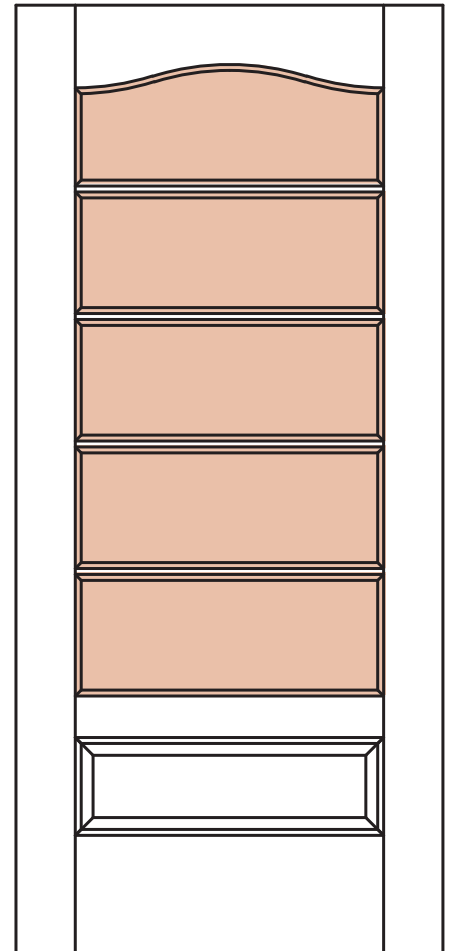

AC-002

AC-003

AC-004

AC-005

AC-006

STYLE

- PANEL (A)
- GLASS (G)
- V-GROOVE (V)
- FLUSH (F)
- LOUVER (L)

MATERIAL

- MDF
- WOOD

OPTIONS

- FIRE-RATED
- RADIUS-TOP
- COMMON ARCH PAIR
- ARCH-TOP

INSERTS

- MIRROR
- GLASS
- RESIN

ELEVATION

**Architectural
Concepts**

Customer Service
(720) 882 9179
quotes@archconceptsllc.com
orders@archconceptsllc.com