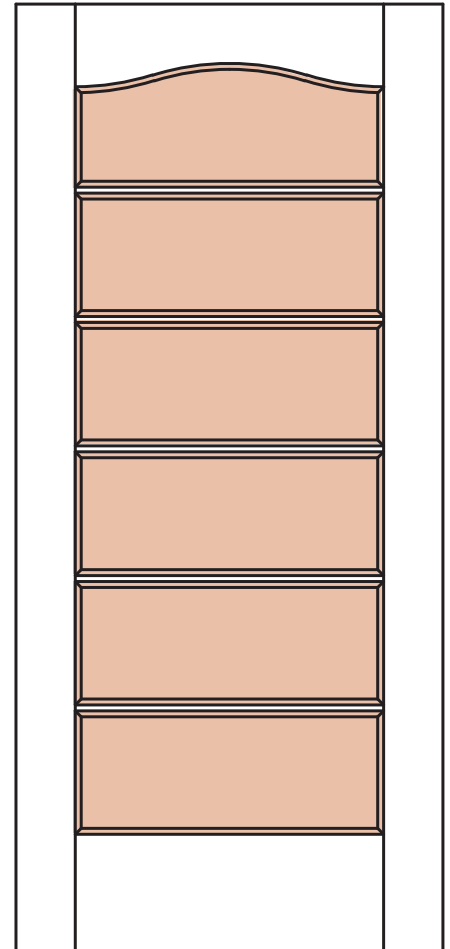

AC-001

AC-002

AC-003

AC-004

AC-005

AC-006

STYLE

- PANEL (A)
- GLASS (G)
- V-GROOVE (V)
- FLUSH (F)
- LOUVER (L)

MATERIAL

- MDF
- WOOD

OPTIONS

- FIRE-RATED
- RADIUS-TOP
- COMMON ARCH PAIR
- ARCH-TOP

INSERTS

- MIRROR
- GLASS
- RESIN

ELEVATION

**Architectural
Concepts**