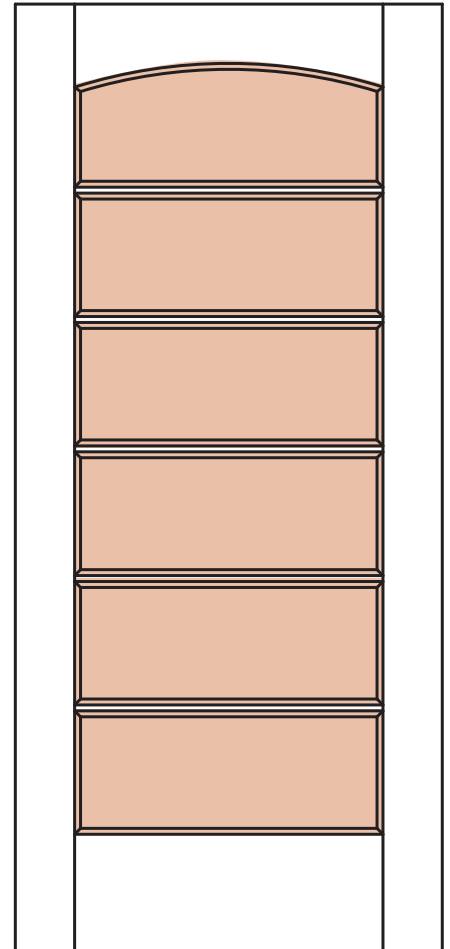

DC

A door company that is
Clearly Different
than the rest

Architectural Concepts / Door Collection

G602

GLASS DOOR

PROFILES

STICKING

☐ ROMAN OGEE SASH (OG)

☐ QUARTER ROUND SASH (QR)

☐ COVE & BEAD SASH (CB)

☐ ONE STEP SASH (OS)

☐ QUIRK MOLDING COMPRESSION FIT (QM)

☐ SQUARE STICK COMPRESSION FIT (SS)

☐ QUARTER BEAD SASH (QB)

☐ BEVEL SASH (BV)

☐ SQUARE STICK SASH (SS)

PANEL

☐ RAISED (R)

☐ DOUBLE HIP (D)

☐ SCOOP (S)

☐ JUNIOR BEVEL (JR)

☐ FLAT (F)

☐ SENIOR RAISED (SR)

MOULDINGS

☐ AC-001

☐ AC-002

☐ AC-003

☐ AC-004

☐ AC-005

☐ AC-006

STYLE

☐ PANEL (A)
☐ GLASS (G)
☐ V-GROOVE (V)
☐ FLUSH (F)
☐ LOUVER (L)

MATERIAL

☐ MDF
☐ WOOD

OPTIONS

FIRE-RATED

RADIUS-TOP

☐ COMMON ARCH PAIR
☐ ARCH-TOP

INSERTS

☐ MIRROR
☐ GLASS
☐ RESIN

ELEVATION

**Architectural
Concepts**

Customer Service
(720) 882 9179
quotes@archconceptsllc.com
orders@archconceptsllc.com

18505 Longs Way
Parker, CO 80134

archconceptsllc.com