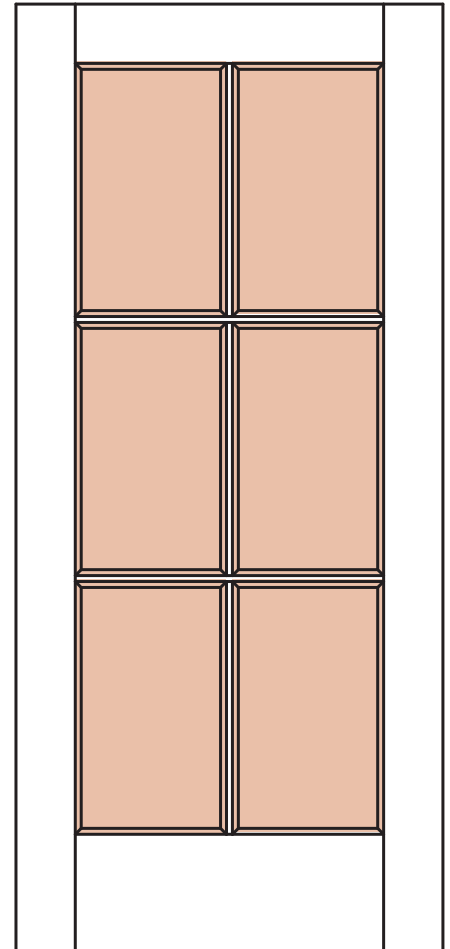

AC-001

AC-002

AC-003

AC-004

AC-005

AC-006

STYLE

PANEL (A)
 GLASS (G)
 V-GROOVE (V)
 FLUSH (F)
 LOUVER (L)

MATERIAL

MDF
 WOOD

OPTIONS

FIRE-RATED
RADIUS-TOP
COMMON ARCH PAIR
ARCH-TOP

INSERTS

MIRROR
 GLASS
 RESIN

ELEVATION

**Architectural
Concepts**