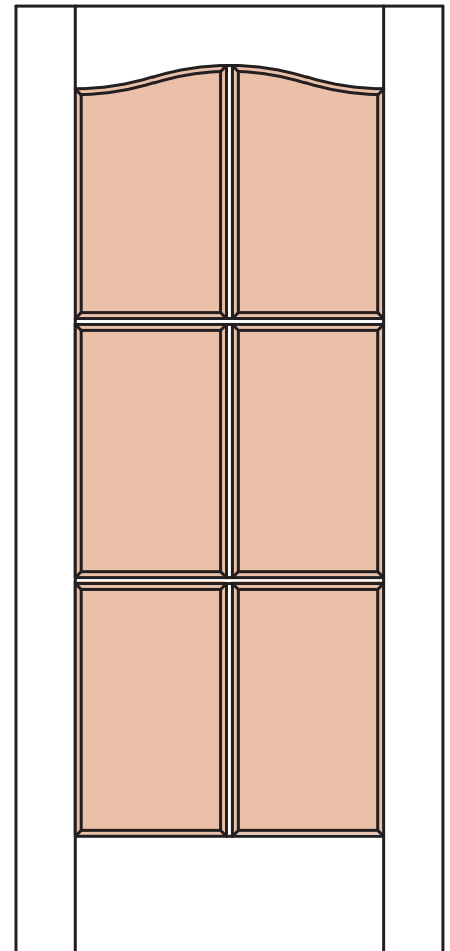

AC-002

AC-003

AC-004

AC-005

AC-006

STYLE

- PANEL (A)
- GLASS (G)
- V-GROOVE (V)
- FLUSH (F)
- LOUVER (L)

MATERIAL

- MDF
- WOOD

OPTIONS

- FIRE-RATED
- RADIUS-TOP
- COMMON ARCH PAIR
- ARCH-TOP

INSERTS

- MIRROR
- GLASS
- RESIN

ELEVATION

**Architectural
Concepts**

Customer Service
(720) 882 9179
quotes@archconceptsllc.com
orders@archconceptsllc.com