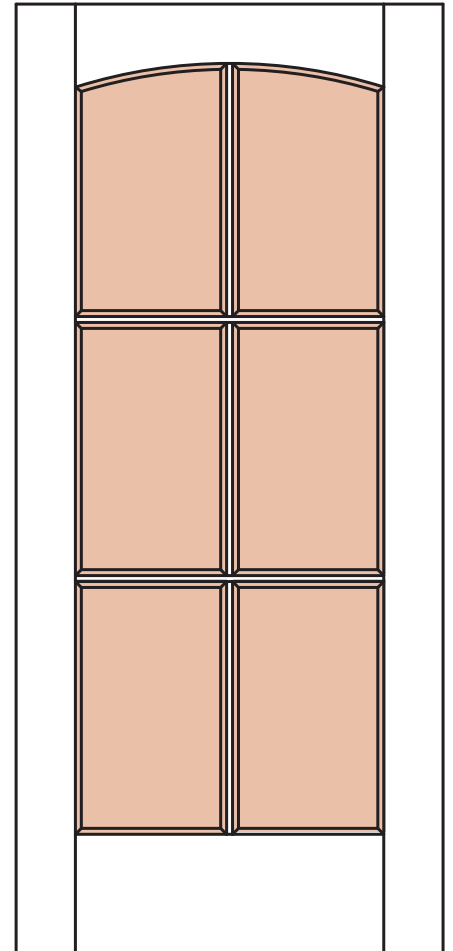

DC

A door company that is
Clearly Different
than the rest

Architectural Concepts / Door Collection

G608

GLASS DOOR

PROFILES

STICKING

☐ ROMAN OGEE SASH (OG)

☐ QUARTER ROUND SASH (QR)

☐ COVE & BEAD SASH (CB)

☐ ONE STEP SASH (OS)

☐ QUIRK MOLDING COMPRESSION FIT (QM)

☐ SQUARE STICK COMPRESSION FIT (SS)

☐ QUARTER BEAD SASH (QB)

☐ BEVEL SASH (BV)

☐ SQUARE STICK SASH (SS)

PANEL

☐ RAISED (R)

☐ DOUBLE HIP (D)

☐ SCOOP (S)

☐ JUNIOR BEVEL (JR)

☐ FLAT (F)

☐ SENIOR RAISED (SR)

MOULDINGS

☐ AC-001

☐ AC-002

☐ AC-003

☐ AC-004

☐ AC-005

☐ AC-006

STYLE

☐ PANEL (A)
☐ GLASS (G)
☐ V-GROOVE (V)
☐ FLUSH (F)
☐ LOUVER (L)

MATERIAL

☐ MDF
☐ WOOD

OPTIONS

FIRE-RATED

RADIUS-TOP

☐ COMMON ARCH PAIR
☐ ARCH-TOP

INSERTS

☐ MIRROR
☐ GLASS
☐ RESIN

ELEVATION

**Architectural
Concepts**

Customer Service
(720) 882 9179
quotes@archconceptsllc.com
orders@archconceptsllc.com

18505 Longs Way
Parker, CO 80134

archconceptsllc.com