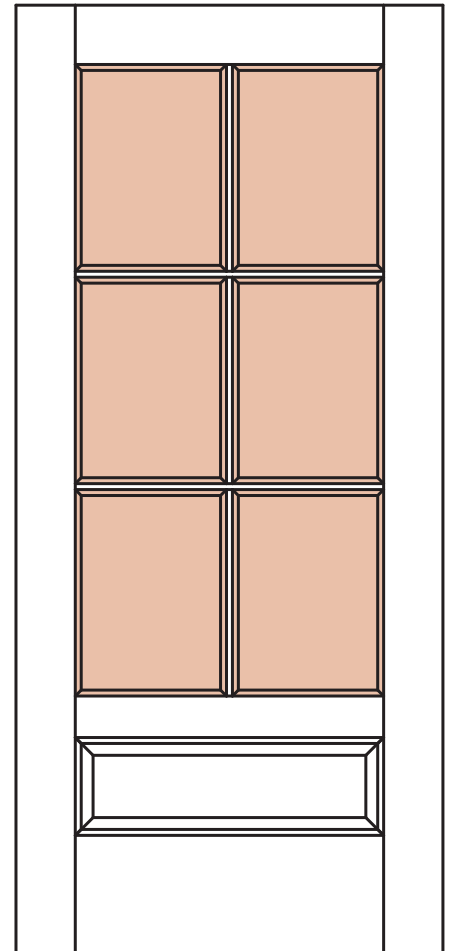

AC-001

AC-002

AC-003

AC-004

AC-005

AC-006

STYLE

PANEL (A)
 GLASS (G)
 V-GROOVE (V)
 FLUSH (F)
 LOUVER (L)

MATERIAL

MDF
 WOOD

OPTIONS

FIRE-RATED
RADIUS-TOP
COMMON ARCH PAIR
ARCH-TOP

INSERTS

MIRROR
 GLASS
 RESIN

ELEVATION

**Architectural
Concepts**