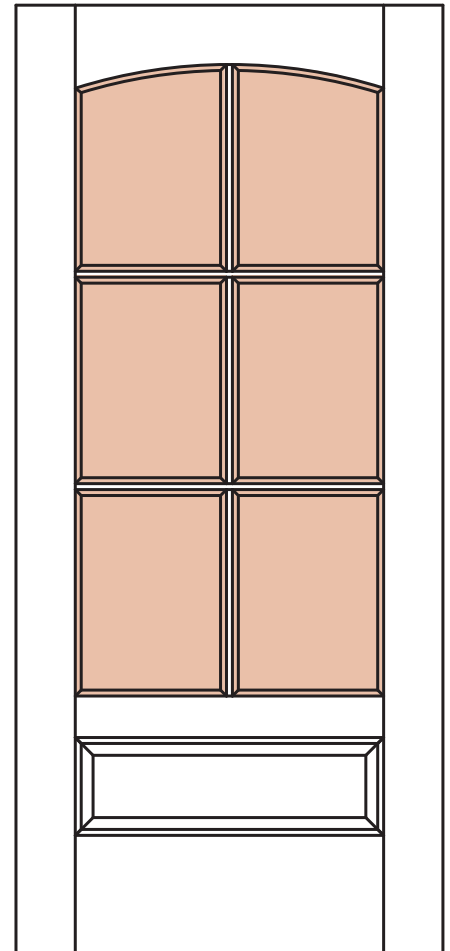

DC

A door company that is
Clearly Different
than the rest

Architectural Concepts / Door Collection

G618

GLASS DOOR

PROFILES

STICKING

☐ ROMAN OGEE SASH (OG)

☐ QUARTER ROUND SASH (QR)

☐ COVE & BEAD SASH (CB)

☐ ONE STEP SASH (OS)

☐ QUIRK MOLDING COMPRESSION FIT (QM)

☐ SQUARE STICK COMPRESSION FIT (SS)

☐ QUARTER BEAD SASH (QB)

☐ BEVEL SASH (BV)

☐ SQUARE STICK SASH (SS)

PANEL

☐ RAISED (R)

☐ DOUBLE HIP (D)

☐ SCOOP (S)

☐ JUNIOR BEVEL (JR)

☐ FLAT (F)

☐ SENIOR RAISED (SR)

MOULDINGS

☐ AC-001

☐ AC-002

☐ AC-003

☐ AC-004

☐ AC-005

☐ AC-006

STYLE

☐ PANEL (A)
☐ GLASS (G)
☐ V-GROOVE (V)
☐ FLUSH (F)
☐ LOUVER (L)

MATERIAL

☐ MDF
☐ WOOD

OPTIONS

FIRE-RATED

RADIUS-TOP

☐ COMMON ARCH PAIR
☐ ARCH-TOP

INSERTS

☐ MIRROR
☐ GLASS
☐ RESIN

ELEVATION

**Architectural
Concepts**

Customer Service
(720) 882 9179
quotes@archconceptsllc.com
orders@archconceptsllc.com

18505 Longs Way
Parker, CO 80134

archconceptsllc.com