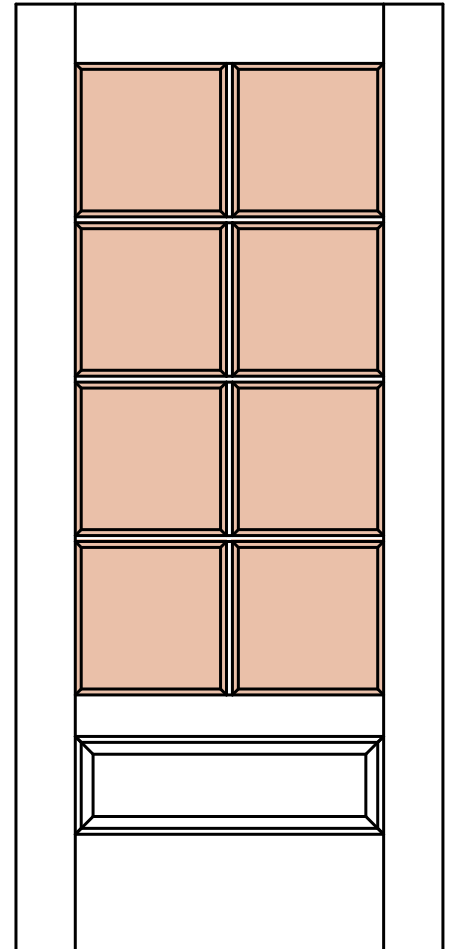

AC-001

AC-002

AC-003

AC-004

AC-005

AC-006

STYLE

PANEL (A)
 GLASS (G)
 V-GROOVE (V)
 FLUSH (F)
 LOUVER (L)

MATERIAL

MDF
 WOOD

OPTIONS

FIRE-RATED
RADIUS-TOP
COMMON ARCH PAIR
ARCH-TOP

INSERTS

MIRROR
 GLASS
 RESIN

ELEVATION

**Architectural
Concepts**