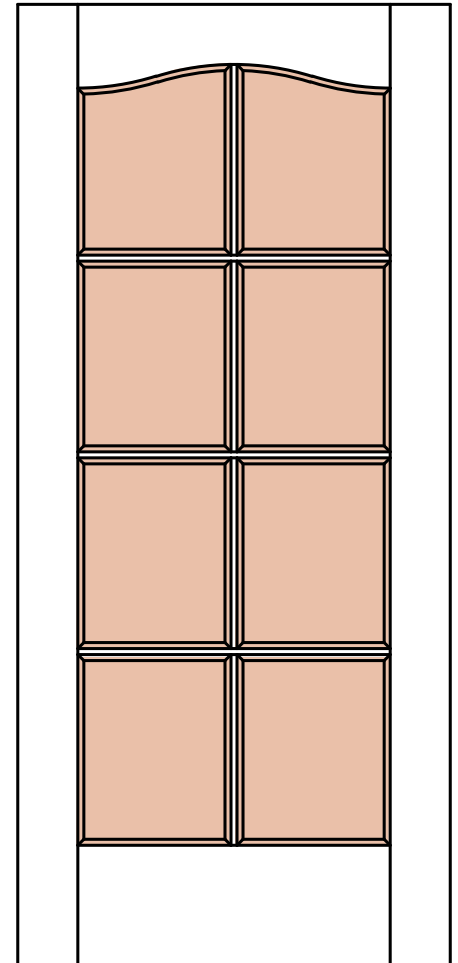

AC-002

AC-003

AC-004

AC-005

AC-006

STYLE

PANEL (A)
 GLASS (G)
 V-GROOVE (V)
 FLUSH (F)
 LOUVER (L)

MATERIAL

MDF
 WOOD

OPTIONS

FIRE-RATED
RADIUS-TOP
 COMMON ARCH PAIR
ARCH-TOP

INSERTS

MIRROR
 GLASS
 RESIN

ELEVATION

**Architectural
Concepts**

Customer Service
(720) 882 9179
quotes@archconceptsllc.com
orders@archconceptsllc.com