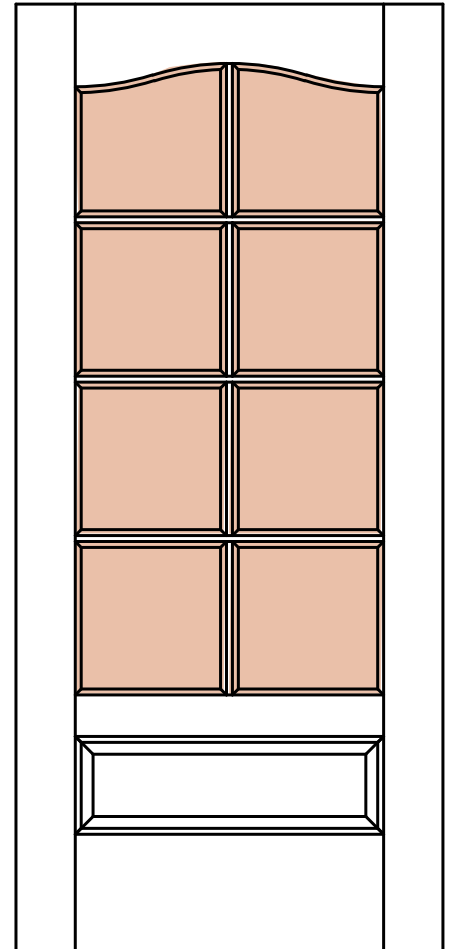

AC-001

AC-002

AC-003

AC-004

AC-005

AC-006

STYLE

PANEL (A)
 GLASS (G)
 V-GROOVE (V)
 FLUSH (F)
 LOUVER (L)

MATERIAL

MDF
 WOOD

OPTIONS

FIRE-RATED
RADIUS-TOP
 COMMON ARCH PAIR
ARCH-TOP

INSERTS

MIRROR
 GLASS
 RESIN

ELEVATION

**Architectural
Concepts**