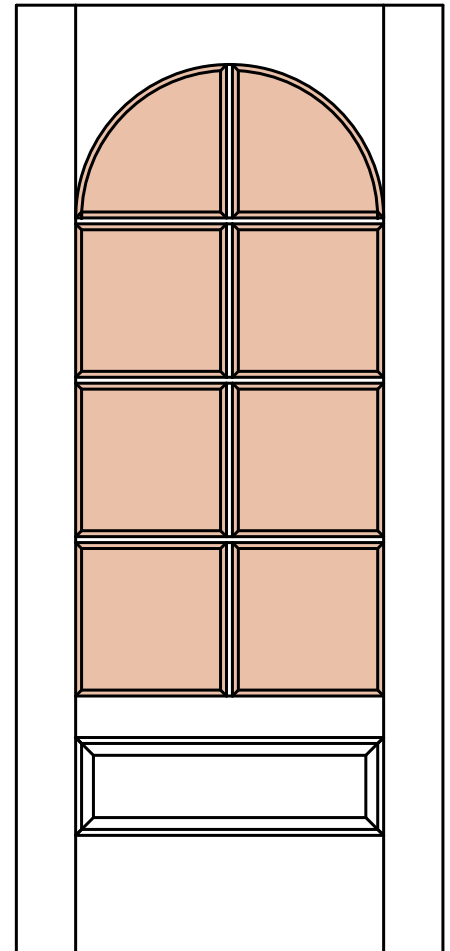

DC

A door company that is
Clearly Different
than the rest

Architectural Concepts / Door Collection

G841

GLASS DOOR

PROFILES

STICKING

☐ ROMAN OGEE SASH (OG)

☐ QUARTER ROUND SASH (QR)

☐ COVE & BEAD SASH (CB)

☐ ONE STEP SASH (OS)

☐ QUIRK MOLDING COMPRESSION FIT (QM)

☐ SQUARE STICK COMPRESSION FIT (SS)

☐ QUARTER BEAD SASH (QB)

☐ BEVEL SASH (BV)

☐ SQUARE STICK SASH (SS)

PANEL

☐ RAISED (R)

☐ DOUBLE HIP (D)

☐ SCOOP (S)

☐ JUNIOR BEVEL (JR)

☐ FLAT (F)

☐ SENIOR RAISED (SR)

MOULDINGS

☐ AC-001

☐ AC-002

☐ AC-003

☐ AC-004

☐ AC-005

☐ AC-006

STYLE

☐ PANEL (A)
☐ GLASS (G)
☐ V-GROOVE (V)
☐ FLUSH (F)
☐ LOUVER (L)

MATERIAL

☐ MDF
☐ WOOD

OPTIONS

FIRE-RATED

☐ RADIUS-TOP
☐ COMMON ARCH PAIR

ARCH-TOP

INSERTS

☐ MIRROR
☐ GLASS
☐ RESIN

ELEVATION

**Architectural
Concepts**

Customer Service
(720) 882 9179
quotes@archconceptsllc.com
orders@archconceptsllc.com

18505 Longs Way
Parker, CO 80134

archconceptsllc.com