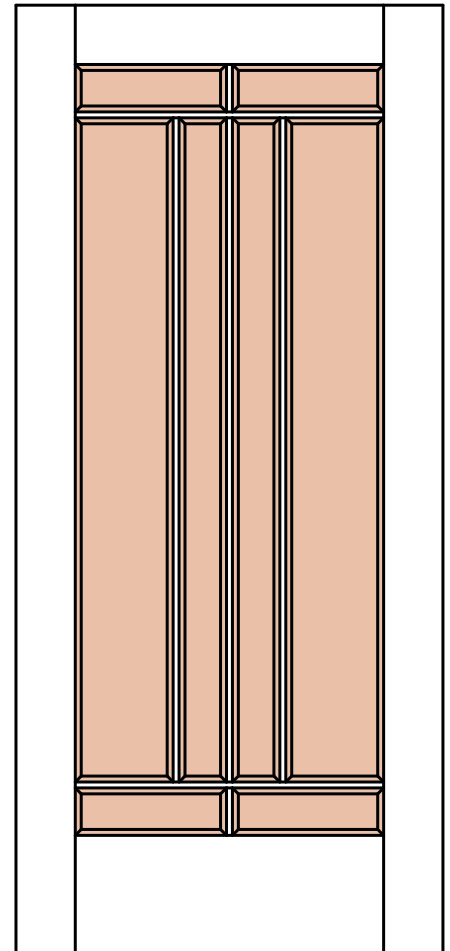

AC-001

AC-002

AC-003

AC-004

AC-005

AC-006

STYLE

PANEL (A)
 GLASS (G)
 V-GROOVE (V)
 FLUSH (F)
 LOUVER (L)

MATERIAL

MDF
 WOOD

OPTIONS

FIRE-RATED
RADIUS-TOP
COMMON ARCH PAIR
ARCH-TOP

INSERTS

MIRROR
 GLASS
 RESIN

ELEVATION

**Architectural
Concepts**