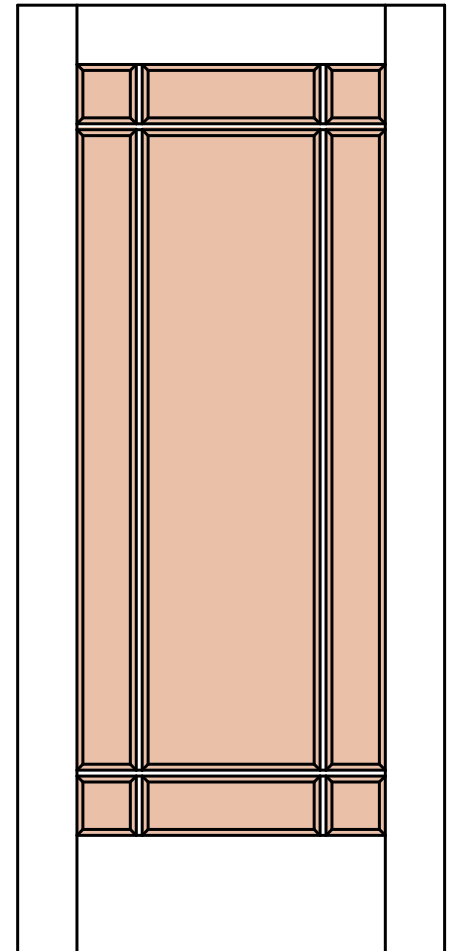

AC-001

AC-002

AC-003

AC-004

AC-005

AC-006

STYLE

PANEL (A)
 GLASS (G)
 V-GROOVE (V)
 FLUSH (F)
 LOUVER (L)

MATERIAL

MDF
 WOOD

OPTIONS

FIRE-RATED
RADIUS-TOP
COMMON ARCH PAIR
ARCH-TOP

INSERTS

MIRROR
 GLASS
 RESIN

ELEVATION

**Architectural
Concepts**