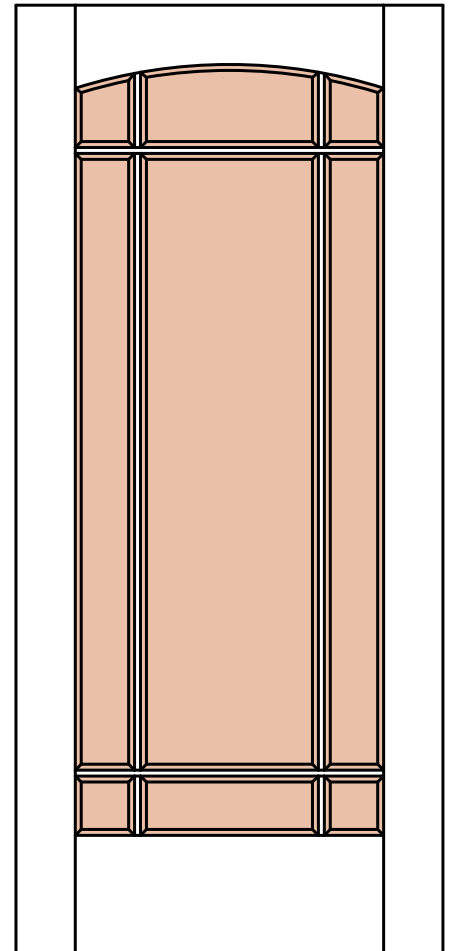

DC

A door company that is
Clearly Different
than the rest

Architectural Concepts / Door Collection

G901

GLASS DOOR

PROFILES

STICKING

☐ ROMAN OGEE SASH (OG)

☐ QUARTER ROUND SASH (QR)

☐ COVE & BEAD SASH (CB)

☐ ONE STEP SASH (OS)

☐ QUIRK MOLDING COMPRESSION FIT (QM)

☐ SQUARE STICK COMPRESSION FIT (SS)

☐ QUARTER BEAD SASH (QB)

☐ BEVEL SASH (BV)

☐ SQUARE STICK SASH (SS)

PANEL

☐ RAISED (R)

☐ DOUBLE HIP (D)

☐ SCOOP (S)

☐ JUNIOR BEVEL (JR)

☐ FLAT (F)

☐ SENIOR RAISED (SR)

MOULDINGS

☐ AC-001

☐ AC-002

☐ AC-003

☐ AC-004

☐ AC-005

☐ AC-006

STYLE

☐ PANEL (A)
☐ GLASS (G)
☐ V-GROOVE (V)
☐ FLUSH (F)
☐ LOUVER (L)

MATERIAL

☐ MDF
☐ WOOD

OPTIONS

FIRE-RATED

RADIUS-TOP

☐ COMMON ARCH PAIR
☐ ARCH-TOP

INSERTS

☐ MIRROR
☐ GLASS
☐ RESIN

ELEVATION

**Architectural
Concepts**

Customer Service
(720) 882 9179
quotes@archconceptsllc.com
orders@archconceptsllc.com

18505 Longs Way
Parker, CO 80134

archconceptsllc.com