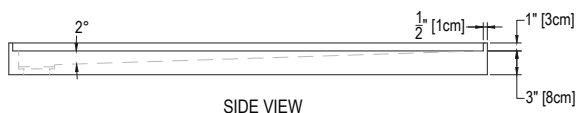

30 X 60 OFF-SET TRENCH DRAIN

Cultured Marble Shower Pan

PRODUCT: Shower Pan

SERIES: Trench Drain

MODEL: AC-TDOS3060T3

APPLICATION: Shower Base

DIMENSIONS: 30" (76cm) Deep x 60" (152cm) Long x 4" (10cm) Tall
Drain Centered at 15" (38cm), Trench Width 4.5" (11.4cm)
Threshold Width 3" (7.6cm), 1.25" (3cm) & 1" (3cm)

DIMENSIONS:

NOTE: PAN DIMENSIONS VARY ± 1/8"

**Architectural
Concepts**

888.248.2724

720.259.5358

info@archconceptsllc.com

18505 Longs Way

Parker, CO 80134