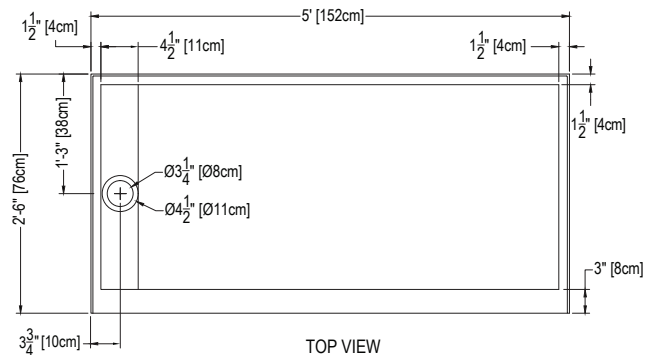

30 X 60 OFF-SET TRENCH DRAIN

Cultured Marble Shower Pan

PRODUCT: Shower Pan

SERIES: Trench Drain

MODEL: AC-TDOS3060T3

APPLICATION: Shower Base

DIMENSIONS: 30" (76cm) Deep x 60" (152cm) Long x 4" (10cm) Tall
Drain Centered at 15" (38cm), Trench Width 4.5" (11.4cm)
Threshold Width 3" (7.6cm), 1.25" (3cm) & 1" (3cm)

DIMENSIONS:

NOTE: PAN DIMENSIONS VARY ± 1/8"

**Architectural
Concepts**

888.248.2724

720.259.5358

info@archconceptsllc.com

18505 Longs Way

Parker, CO 80134