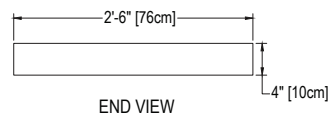

DIMENSIONS:

NOTE: PAN DIMENSIONS VARY ± 1/8"

**Architectural
Concepts**

888.248.2724

720.259.5358

info@archconceptsllc.com

18505 Longs Way

Parker, CO 80134

archconceptsllc.com