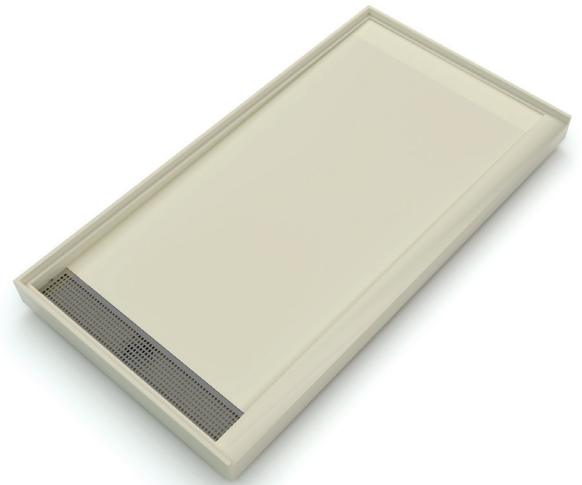

30 X 60 OFF-SET TRENCH DRAIN

Cultured Marble Shower Pan

PRODUCT: Shower Pan

SERIES: Trench Drain

MODEL: AC-TDOS3060T3

APPLICATION: Shower Base

DIMENSIONS: 30" (76cm) Deep x 60" (152cm) Long x 4" (10cm) Tall
Drain Centered at 15" (38cm), Trench Width 4.5" (11.4cm)
Threshold Width 3" (7.6cm), 1.25" (3cm) & 1" (3cm)

COLOR: See Color Options Sheet

FINISH: Matte or Gloss

MATERIAL: Solid One-Piece Cultured Marble

INSTALLATION: Refer to Installation Guide

ATTRIBUTES: Permanently Sealed Surface
Textured Non-slip Finish
Mold, Mildew and Bacteria Resistance
Abrasion Resistant
Stainless Steel Solid or Perforated Drain Cover
Easy Install
Easy Maintenance
ASTM F 462 & CSA B45.5-11 IAPMO Z124-11 compliant