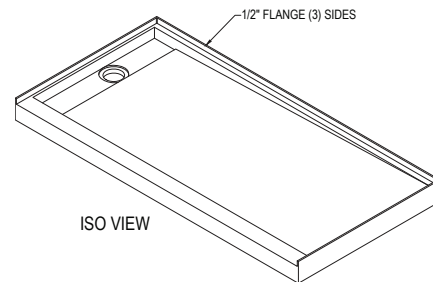

30 X 60 OFF-SET TRENCH DRAIN

Cultured Marble Shower Pan

PRODUCT: Shower Pan

SERIES: Trench Drain

MODEL: AC-TDOS3060T3

APPLICATION: Shower Base

DIMENSIONS: 30" (76cm) Deep x 60" (152cm) Long x 4" (10cm) Tall
Drain Centered at 15" (38cm), Trench Width 4.5" (11.4cm)
Threshold Width 3" (7.6cm), 1.25" (3cm) & 1" (3cm)

COLOR: See Color Options Sheet

FINISH: Matte or Gloss

MATERIAL: Solid One-Piece Cultured Marble

INSTALLATION: Refer to Installation Guide

ATTRIBUTES: Permanently Sealed Surface
Textured Non-slip Finish
Mold, Mildew and Bacteria Resistance
Abrasion Resistant
Stainless Steel Solid or Perforated Drain Cover
Easy Install
Easy Maintenance
ASTM F 462 & CSA B45.5-11 IAPMO Z124-11 compliant

DIMENSIONS:

NOTE: PAN DIMENSIONS VARY ± 1/8"

**Architectural
Concepts**

888.248.2724

720.259.5358

info@archconceptsllc.com

18505 Longs Way

Parker, CO 80134