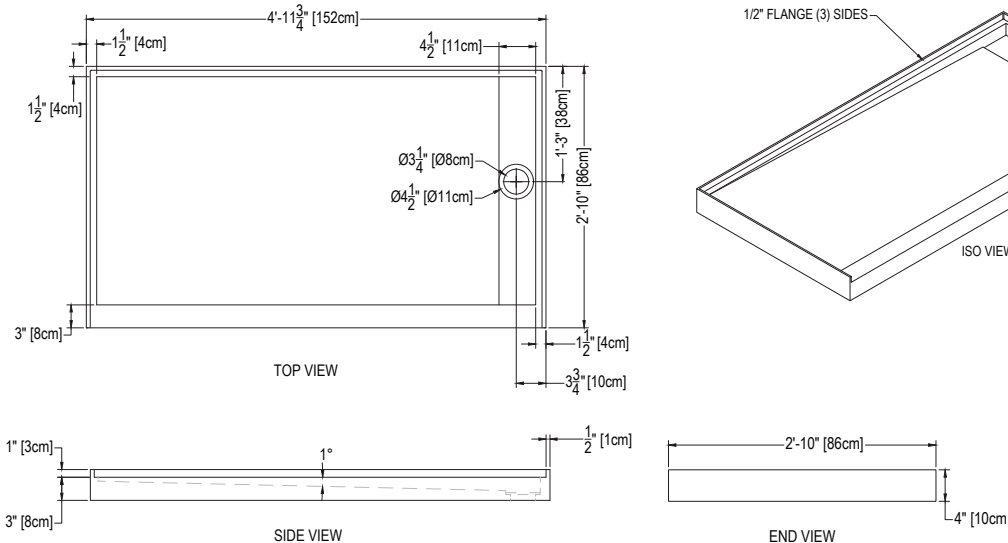

34 X 60 OFF-SET TRENCH DRAIN

Cultured Marble Shower Pan

PRODUCT: Shower Pan

SERIES: Trench Drain

MODEL: AC-TDOS3460T3

APPLICATION: Shower Base

DIMENSIONS: 34" [86cm] Deep x 60" [152cm] Long x 4" [10cm] Tall
Drain Centered at 15" [38cm], Trench Width 4.5" [11.4cm]
Threshold Width 3" [7.6cm], 1.25" [3cm] & 1" [3cm]

COLOR: See Color Options Sheet

FINISH: Matte or Gloss

MATERIAL: Solid One-Piece Cultured Marble

INSTALLATION: Refer to Installation Guide

ATTRIBUTES: Permanently Sealed Surface
Textured Non-slip Finish
Mold, Mildew and Bacteria Resistance
Abrasion Resistant
Stainless Steel Solid or Perforated Drain Cover
Easy Install
Easy Maintenance
ASTM F 462 & CSA B45.5-11 IAPMO Z124-11 compliant

DIMENSIONS:

NOTE: PAN DIMENSIONS VARY ± 1/8"

**Architectural
Concepts**

888.248.2724

720.259.5358

info@archconceptsllc.com

18505 Longs Way
Parker, CO 80134

archconceptsllc.com