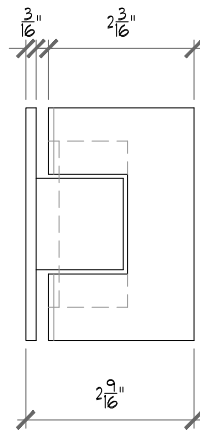

# ACSDH037CH

GLASS TO WALL HINGE

## DIMENSIONS

SIDE

FRONT

TOP

Architectural  
Concepts

O (888) 248 2724  
D (720) 259 5358  
E [info@archconceptsllc.com](mailto:info@archconceptsllc.com)

18505 Longs Way  
Parker, CO 80134

[archconceptsllc.com](http://archconceptsllc.com)