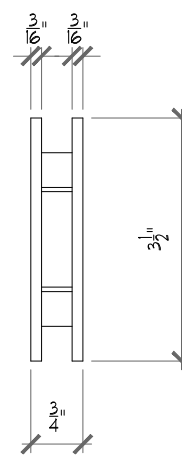

# ACSDH180CH

GLASS TO WALL HINGE

## DIMENSIONS

SIDE

FRONT

TOP

Architectural  
Concepts

O (888) 248 2724  
D (720) 259 5358  
E [info@archconceptsllc.com](mailto:info@archconceptsllc.com)

18505 Longs Way  
Parker, CO 80134

[archconceptsllc.com](http://archconceptsllc.com)