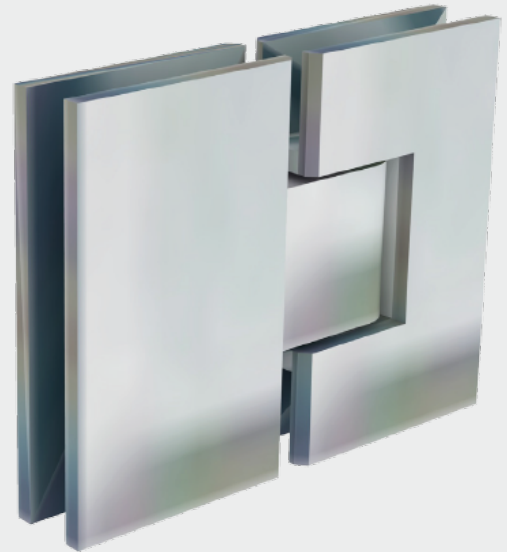

# ACSDH180CH

GLASS TO WALL HINGE

## SPECIFICATIONS

MODEL  
ACSDH037CH

FINISHES  
629 - Polished Stainless  
630 - Satin Stainless

Custom colors available upon request