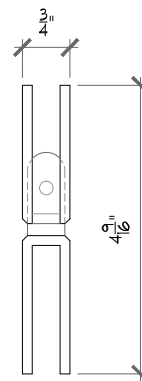

# ACSDH180CH

GLASS TO WALL HINGE

## DIMENSIONS

SIDE

FRONT

TOP

Architectural  
Concepts

O (888) 248 2724  
D (720) 259 5358  
E [info@archconceptsllc.com](mailto:info@archconceptsllc.com)

18505 Longs Way  
Parker, CO 80134

[archconceptsllc.com](http://archconceptsllc.com)