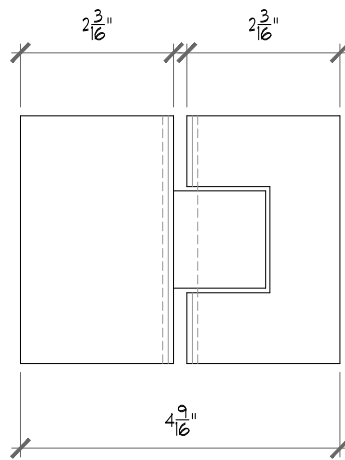

# ACSDH180CH

GLASS TO WALL HINGE

## DIMENSIONS

SIDE

FRONT

TOP

Architectural  
Concepts

O (888) 248 2724  
D (720) 259 5358  
E [info@archconceptsllc.com](mailto:info@archconceptsllc.com)

18505 Longs Way  
Parker, CO 80134

[archconceptsllc.com](http://archconceptsllc.com)