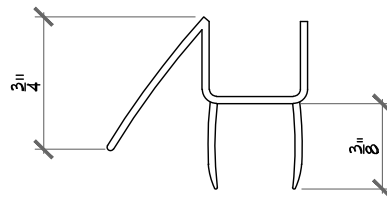

ACSDS990

BOTTOM WIPE WITH DRIP RAIL

SPECIFICATIONS

CAT NO.
ACSDS990

GLASS SIZE
3/8" (10 mm)

SUGGESTED GAP
7/16" (11 mm)

NOTES

AC clear polycarbonate sweep with drip rail for 3/8" glass

45° drip rail assists in deflecting water back into shower enclosure

98" (2.49 m) stock length

Suggested gap: 7/16"

The soft wipes on bottom create a water resistant seal

DIMENSIONS

DIMENSIONS

SECTION VIEW

**Architectural
Concepts**