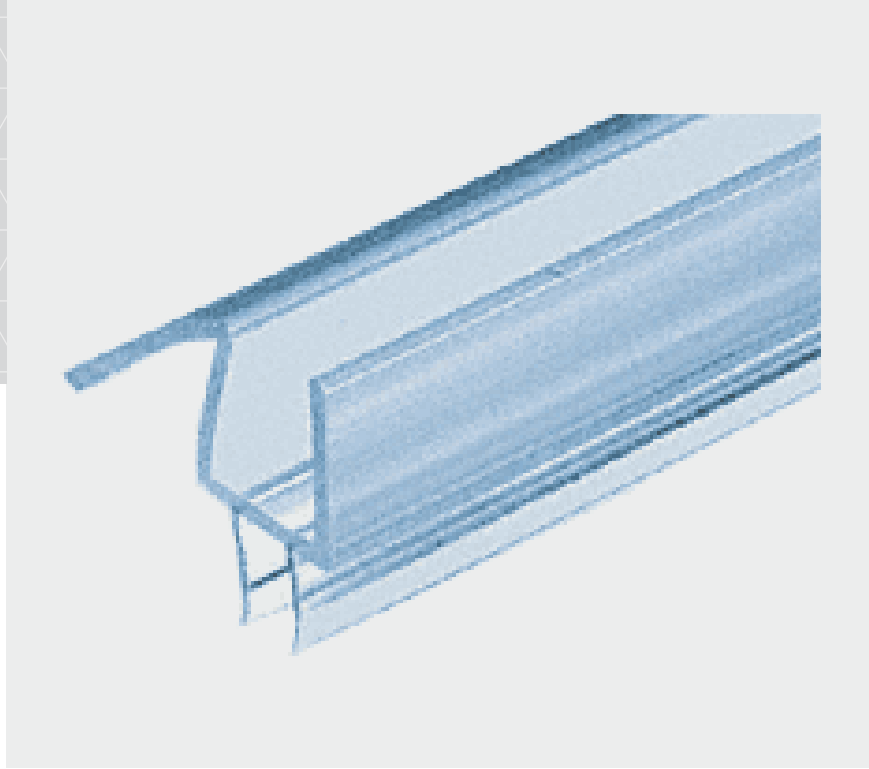

ACSDS990

BOTTOM WIPE WITH DRIP RAIL

SPECIFICATIONS

CAT NO.
ACSDS990

GLASS SIZE
3/8" (10 mm)

SUGGESTED GAP
7/16" (11 mm)

NOTES

AC clear polycarbonate sweep with drip rail for 3/8" glass

45° drip rail assists in deflecting water back into shower enclosure

98" (2.49 m) stock length

Suggested gap: 7/16"

The soft wipes on bottom create a water resistant seal

DIMENSIONS

DIMENSIONS

SECTION VIEW

**Architectural
Concepts**