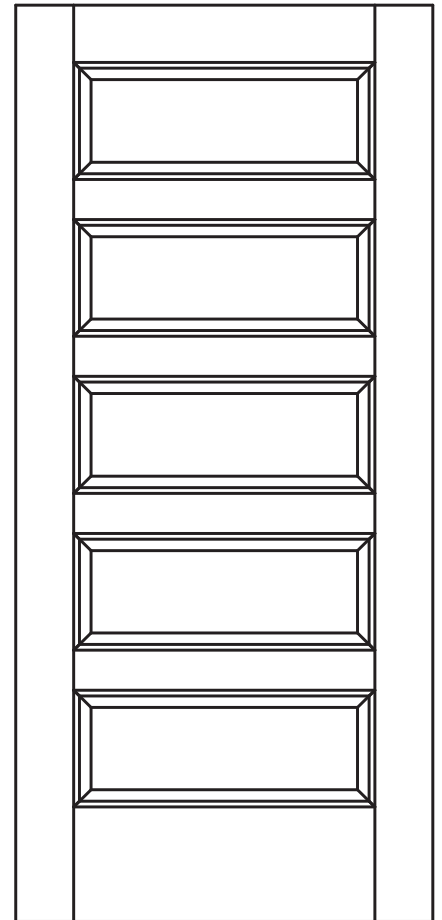

AC-003

AC-004

AC-005

AC-006

STYLE

PANEL (A)

- GLASS (G)
- V-GROOVE (V)
- FLUSH (F)
- LOUVER (L)

MATERIAL

- MDF
- WOOD

OPTIONS

- FIRE-RATED
- RADIUS-TOP
- COMMON ARCH PAIR
- ARCH-TOP

INSERTS

- MIRROR
- GLASS

ELEVATION

**Architectural
Concepts**

Customer Service
(720) 882 9179
quotes@archconceptsllc.com
orders@archconceptsllc.com