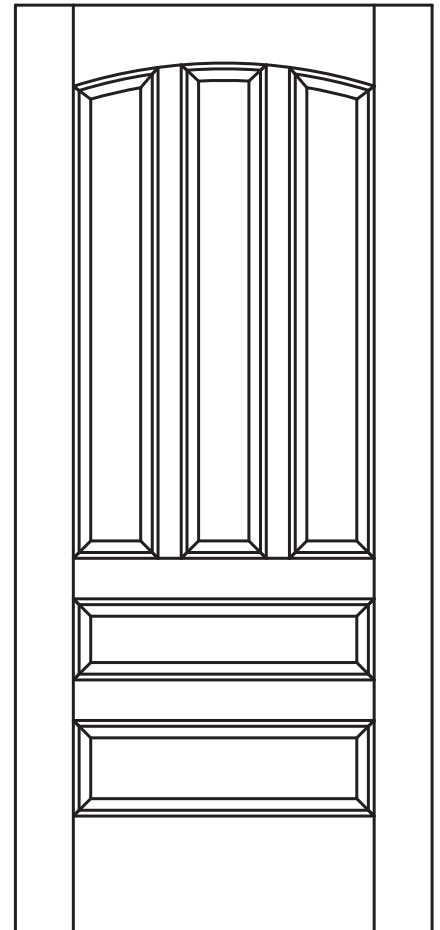

AC-003

AC-004

AC-005

AC-006

STYLE

PANEL (A)

- GLASS (G)
- V-GROOVE (V)
- FLUSH (F)
- LOUVER (L)

MATERIAL

- MDF
- WOOD

OPTIONS

- FIRE-RATED
- RADIUS-TOP
- COMMON ARCH PAIR
- ARCH-TOP

INSERTS

- MIRROR
- GLASS

ELEVATION

**Architectural
Concepts**

Customer Service
(720) 882 9179
quotes@archconceptsllc.com
orders@archconceptsllc.com