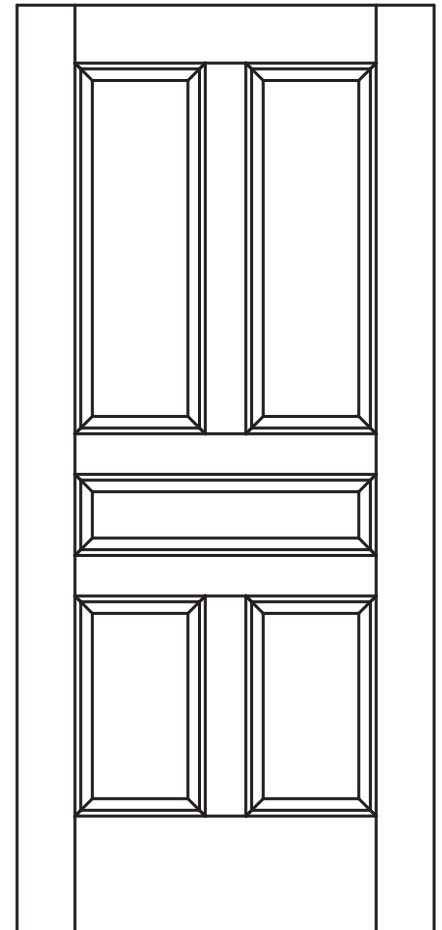

- MDF
- WOOD

OPTIONS

- FIRE-RATED
- RADIUS-TOP
- COMMON ARCH PAIR
- ARCH-TOP

INSERTS

- MIRROR
- GLASS

ELEVATION

**Architectural
Concepts**

Customer Service
(720) 882 9179
quotes@archconceptsllc.com
orders@archconceptsllc.com