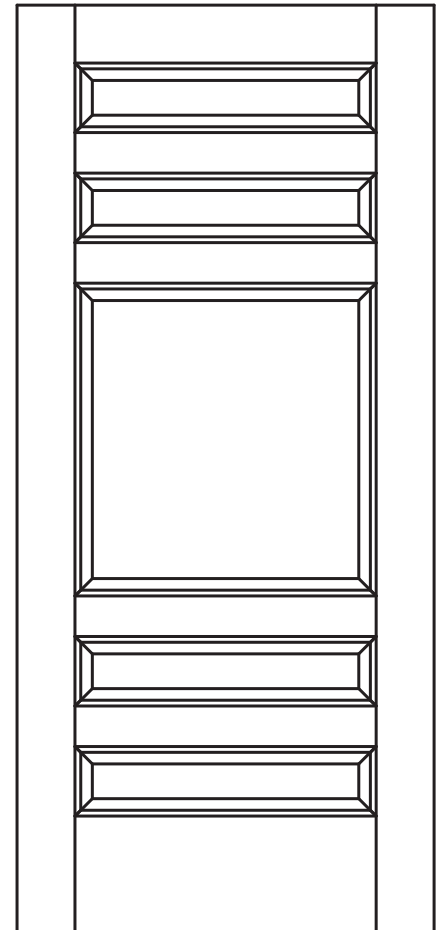

AC-003

AC-004

AC-005

AC-006

STYLE

PANEL (A)

GLASS (G)
 V-GROOVE (V)
 FLUSH (F)
 LOUVER (L)

MATERIAL

MDF
 WOOD

OPTIONS

FIRE-RATED
RADIUS-TOP
COMMON ARCH PAIR
ARCH-TOP

INSERTS

MIRROR
 GLASS

ELEVATION

**Architectural
Concepts**

Customer Service
(720) 882 9179
quotes@archconceptsllc.com
orders@archconceptsllc.com