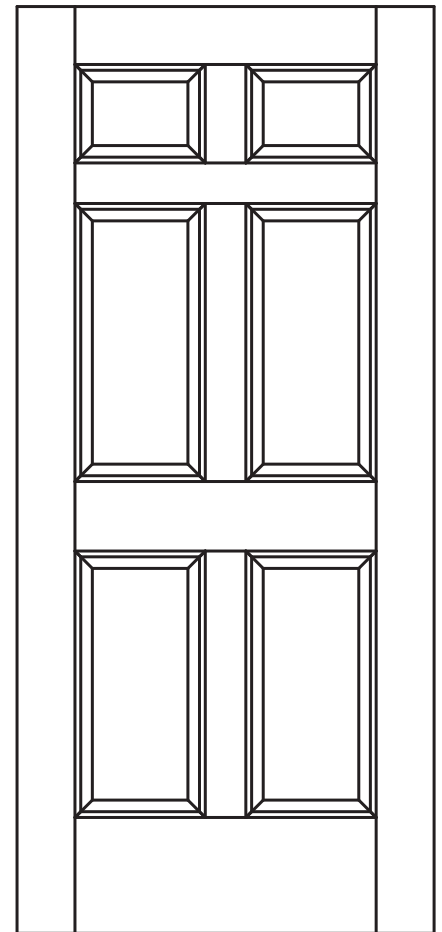

- MDF
- WOOD

OPTIONS

- FIRE-RATED
- RADIUS-TOP
- COMMON ARCH PAIR
- ARCH-TOP

INSERTS

- MIRROR
- GLASS

ELEVATION

**Architectural
Concepts**

Customer Service
(720) 882 9179
quotes@archconceptsllc.com
orders@archconceptsllc.com