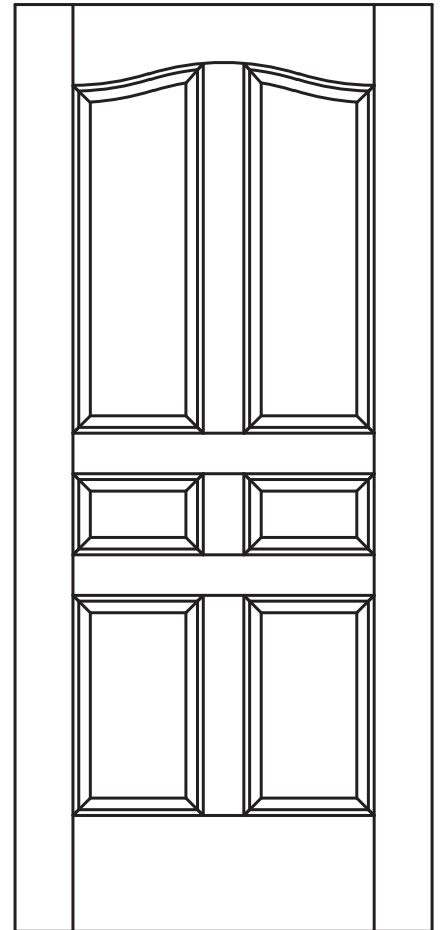

AC-003

AC-004

AC-005

AC-006

STYLE

PANEL (A)

- GLASS (G)
- V-GROOVE (V)
- FLUSH (F)
- LOUVER (L)

MATERIAL

- MDF
- WOOD

OPTIONS

- FIRE-RATED
- RADIUS-TOP
- COMMON ARCH PAIR
- ARCH-TOP

INSERTS

- MIRROR
- GLASS

ELEVATION

**Architectural
Concepts**

Customer Service
(720) 882 9179
quotes@archconceptsllc.com
orders@archconceptsllc.com