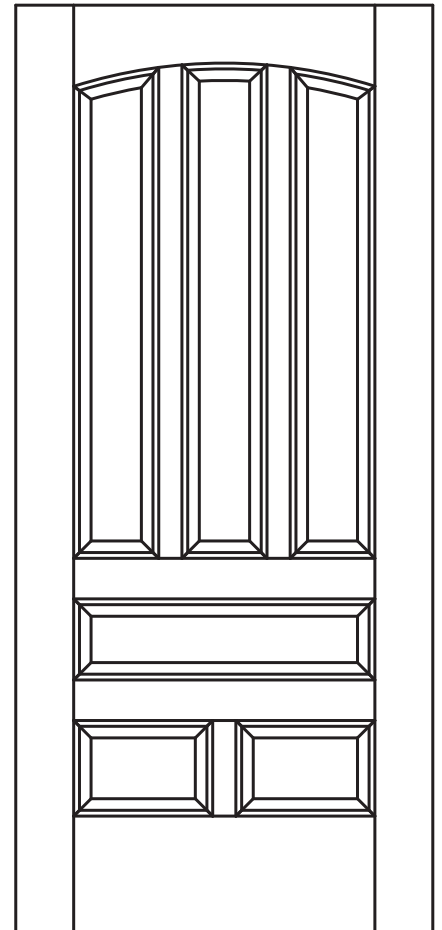

AC-003

AC-004

AC-005

AC-006

STYLE

PANEL (A)

- GLASS (G)
- V-GROOVE (V)
- FLUSH (F)
- LOUVER (L)

MATERIAL

- MDF
- WOOD

OPTIONS

- FIRE-RATED
- RADIUS-TOP
- COMMON ARCH PAIR
- ARCH-TOP

INSERTS

- MIRROR
- GLASS

ELEVATION

**Architectural
Concepts**

Customer Service
(720) 882 9179
quotes@archconceptsllc.com
orders@archconceptsllc.com