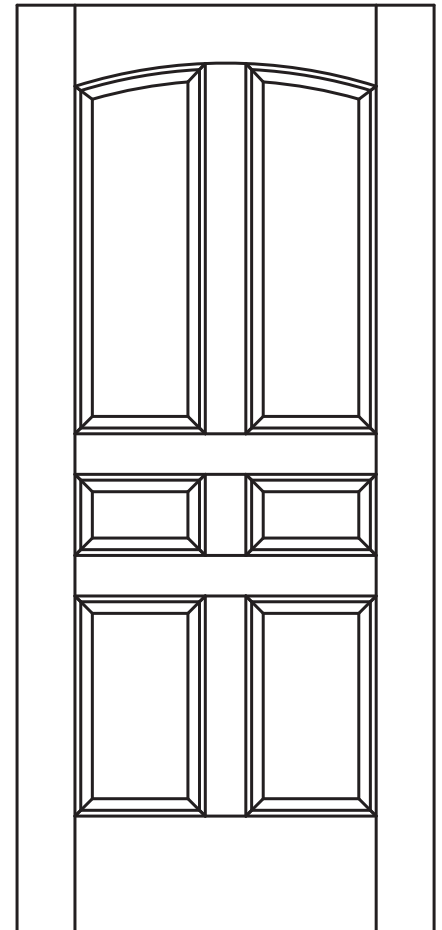

AC-003

AC-004

AC-005

AC-006

STYLE

PANEL (A)

- GLASS (G)
- V-GROOVE (V)
- FLUSH (F)
- LOUVER (L)

MATERIAL

- MDF
- WOOD

OPTIONS

- FIRE-RATED
- RADIUS-TOP
- COMMON ARCH PAIR
- ARCH-TOP

INSERTS

- MIRROR
- GLASS

ELEVATION

**Architectural
Concepts**

Customer Service
(720) 882 9179
quotes@archconceptsllc.com
orders@archconceptsllc.com