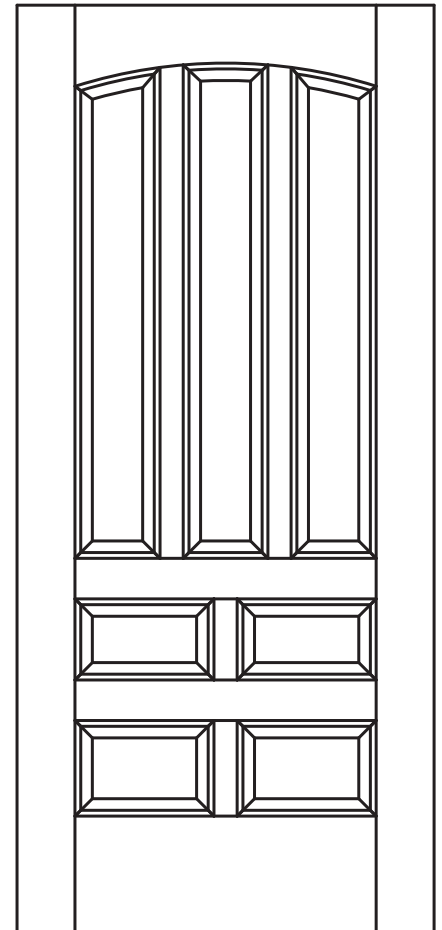

AC-003

AC-004

AC-005

AC-006

STYLE

PANEL (A)

- GLASS (G)
- V-GROOVE (V)
- FLUSH (F)
- LOUVER (L)

MATERIAL

- MDF
- WOOD

OPTIONS

- FIRE-RATED
- RADIUS-TOP
- COMMON ARCH PAIR
- ARCH-TOP

INSERTS

- MIRROR
- GLASS

ELEVATION

**Architectural
Concepts**

Customer Service
(720) 882 9179
quotes@archconceptsllc.com
orders@archconceptsllc.com