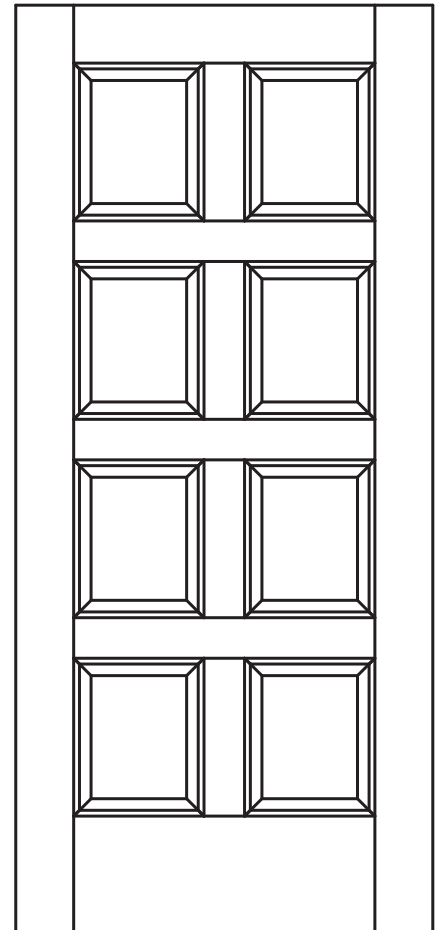

- MDF
- WOOD

OPTIONS

- FIRE-RATED
- RADIUS-TOP
- COMMON ARCH PAIR
- ARCH-TOP

INSERTS

- MIRROR
- GLASS

ELEVATION

**Architectural
Concepts**

Customer Service
(720) 882 9179
quotes@archconceptsllc.com
orders@archconceptsllc.com