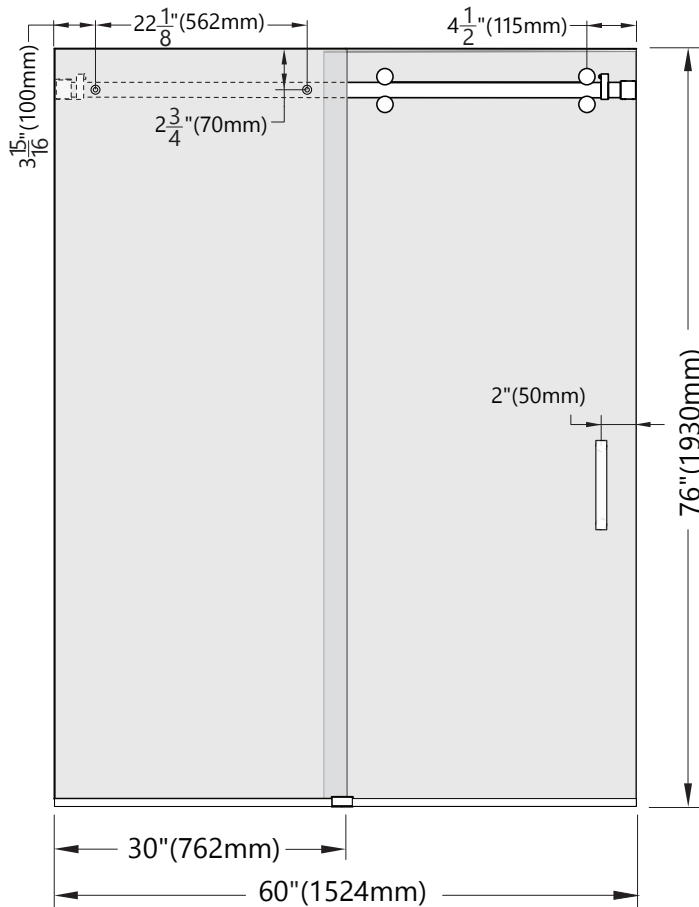

ELEVATION

Available Finishes:

Matte Black Polished Brushed