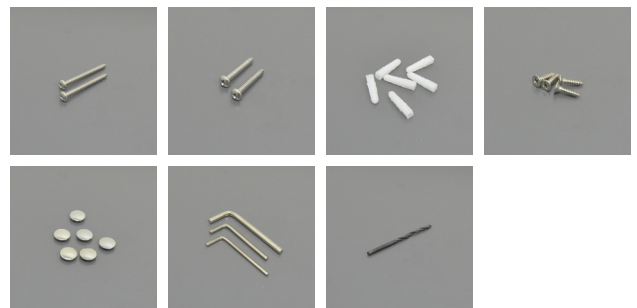

INCLUDED INSTALLATION HARDWARE

Architectural
Concepts

O (888) 248 2724
E info@archconceptsllc.com

18505 Longs Way
Parker, CO 80134

archconceptsllc.com