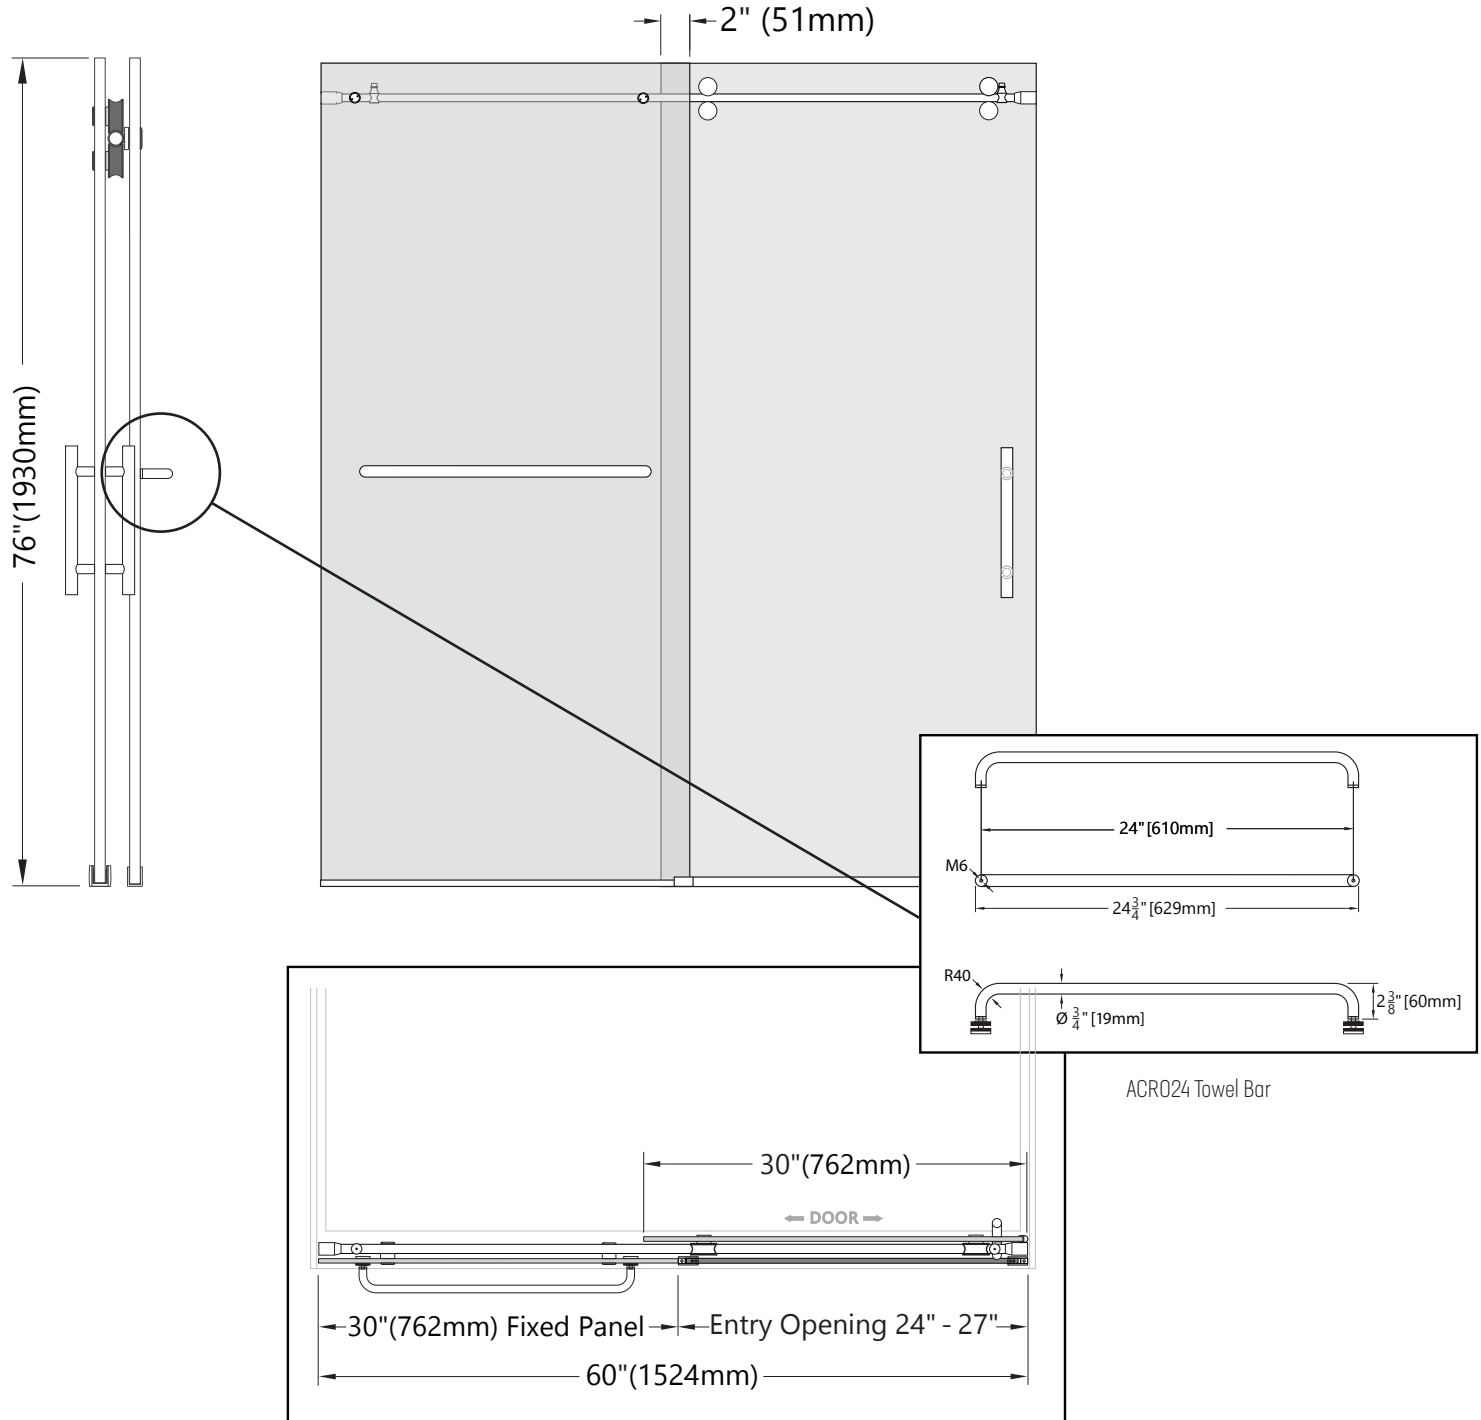

NEWPORT

GLASS SHOWER ENCLOSURE BARN DOOR

ELEVATION

Available Finishes:

Matte Black ● Polished ● Brushed ●

HARDWARE

INCLUDED INSTALLATION HARDWARE

Architectural
Concepts

Revised 06-05-26

NEWPORT TOWEL BAR ALT

GLASS SHOWER ENCLOSURE BARN DOOR

ALTERNATE GLASS OPTION WITH 24" TOWEL BAR ON FIXED PANEL

Architectural Concepts

(888) 248 2724 | (720) 259 5358 | info@archconceptsllc.com | 18505 Longs Way, Parker, CO 80134 | archconceptsllc.com