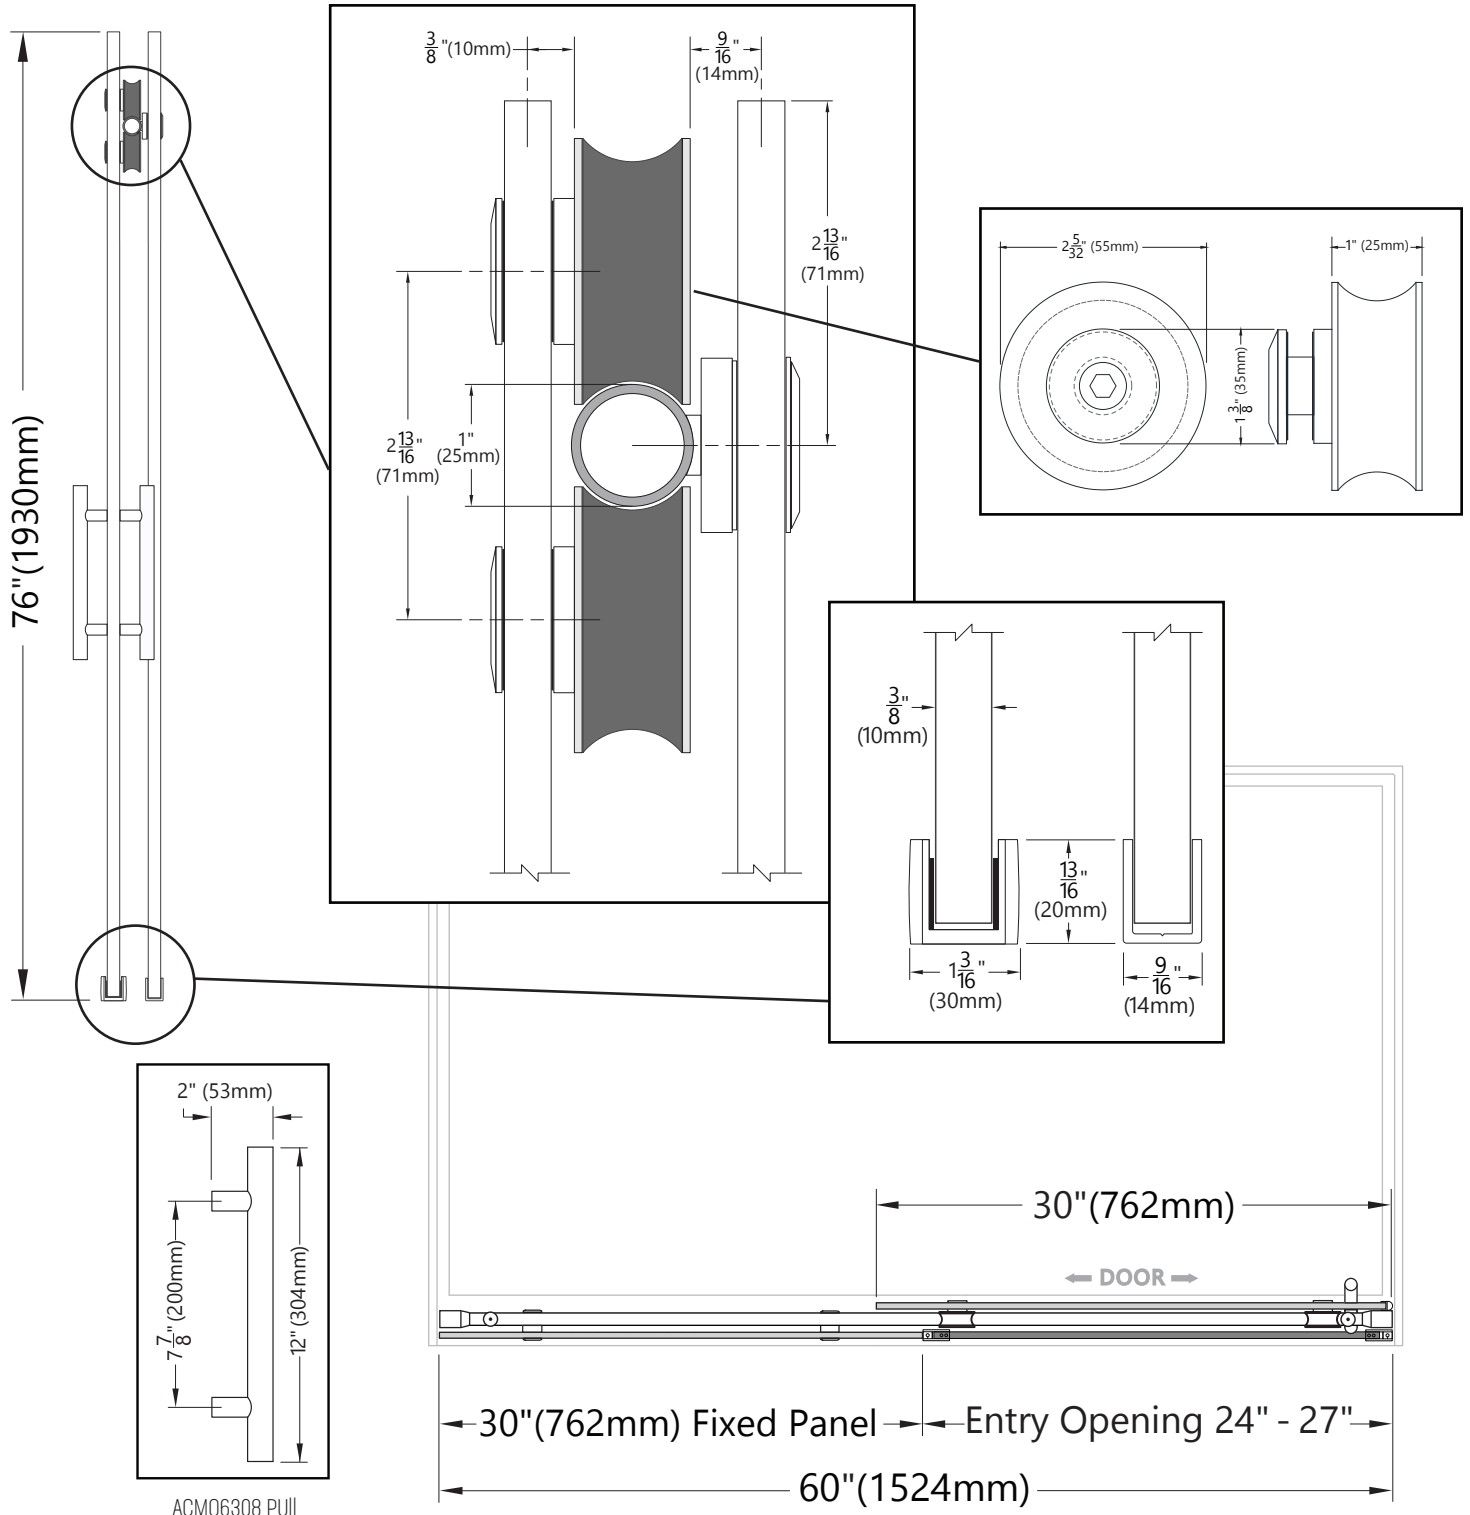

NEWPORT

GLASS SHOWER ENCLOSURE BARN DOOR

ELEVATION

Available Finishes:

Matte Black ● Polished ● Brushed ●

HARDWARE

INCLUDED INSTALLATION HARDWARE

Architectural
Concepts

O (888) 248 2724
E info@archconceptsllc.com

18505 Longs Way
Parker, CO 80134

archconceptsllc.com

NEWPORT

GLASS SHOWER ENCLOSURE BARN DOOR

SIDE ELEVATION

DIMENSIONS

Architectural Concepts

Revised 06-05-26

NEWPORT TOWEL BAR ALT

GLASS SHOWER ENCLOSURE BARN DOOR

ALTERNATE GLASS OPTION WITH 24" TOWEL BAR ON FIXED PANEL

Architectural Concepts

(888) 248 2724 | (720) 259 5358 | info@archconceptsllc.com | 18505 Longs Way, Parker, CO 80134 | archconceptsllc.com