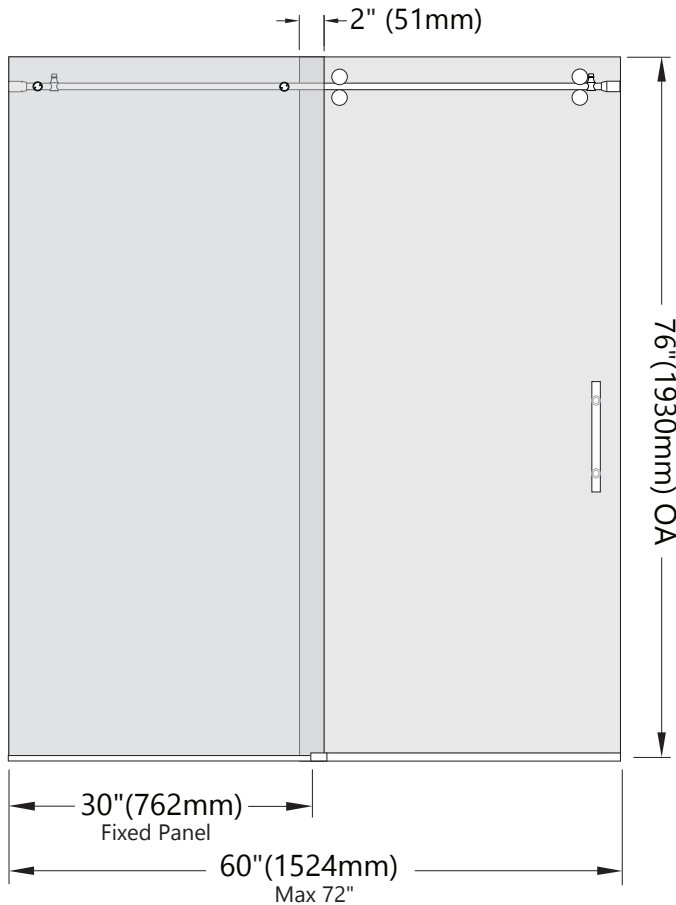

NEWPORT

GLASS SHOWER ENCLOSURE BARN DOOR

ELEVATION

Available Finishes:

Matte Black ● Polished ● Brushed ●

HARDWARE

INCLUDED INSTALLATION HARDWARE

Architectural
Concepts

O (888) 248 2724
E info@archconceptsllc.com

18505 Longs Way
Parker, CO 80134

archconceptsllc.com

NEWPORT

GLASS SHOWER ENCLOSURE BARN DOOR

SIDE ELEVATION

DIMENSIONS

Architectural Concepts