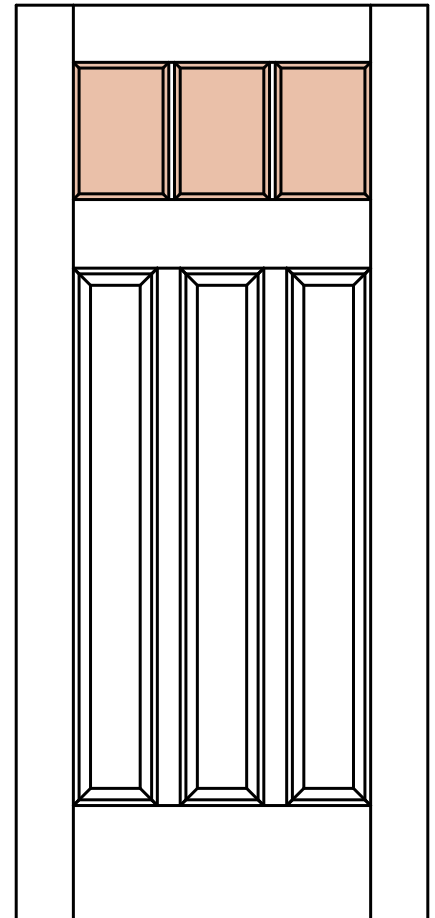

FIRE-RATED

INSERTS

MIRROR

GLASS

RESIN

ELEVATION

**Architectural
Concepts**

Customer Service
(720) 882 9179
quotes@archconceptsllc.com
orders@archconceptsllc.com