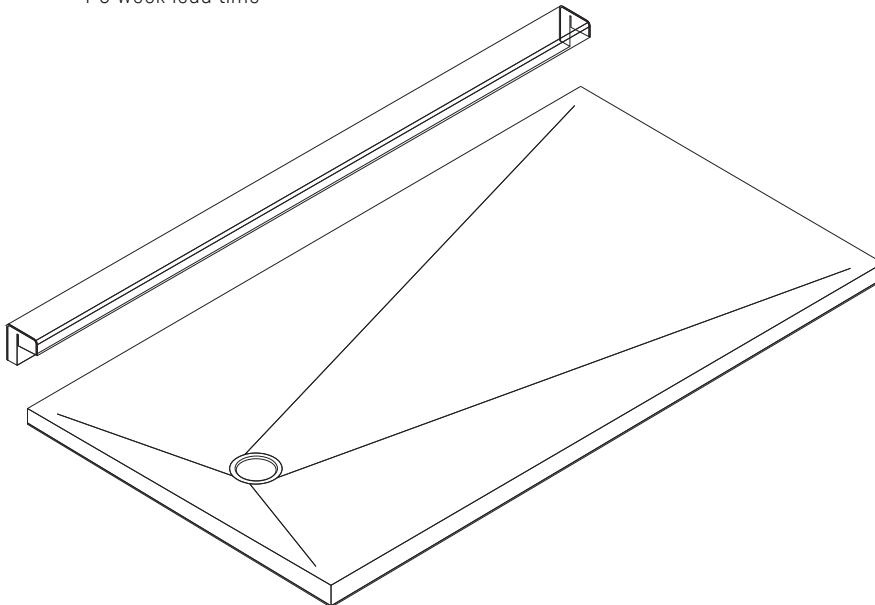

# 32 X 60 REVĪV SHOWER BASE SYSTEM

## Shower Floor with Curb

- PRODUCT:** RevĪv Shower Base System
- APPLICATION:** Shower Floor
- DIMENSIONS:** Pan: 31" (79cm) Wide x 59" (150cm) Long x 1.125" (3cm) Tall  
Curb: 3.25" (7cm) Wide x 59" (150cm) Long x 3" (8cm) Tall
- COLOR:** White
- FINISH:** Matte
- MATERIAL:** Solid surface anti-slip top coat
- INSTALLATION:** Refer to Installation Guide
- ATTRIBUTES:** Easy to install – after wallboard  
Easily cut in field to suit inconsistent conditions  
Lightweight and easy to handle for one installer  
Non-handed for simplified sourcing  
Durability testing certifications  
Less than 30 lbs  
Shipping footprint equals massive savings in shipping costs  
100% recycle PET foam core closed cell and waterproof  
Fire rated layer on the bottom of the pan  
4-6 week lead time

# 32 x 60 Rev̄y shower base system