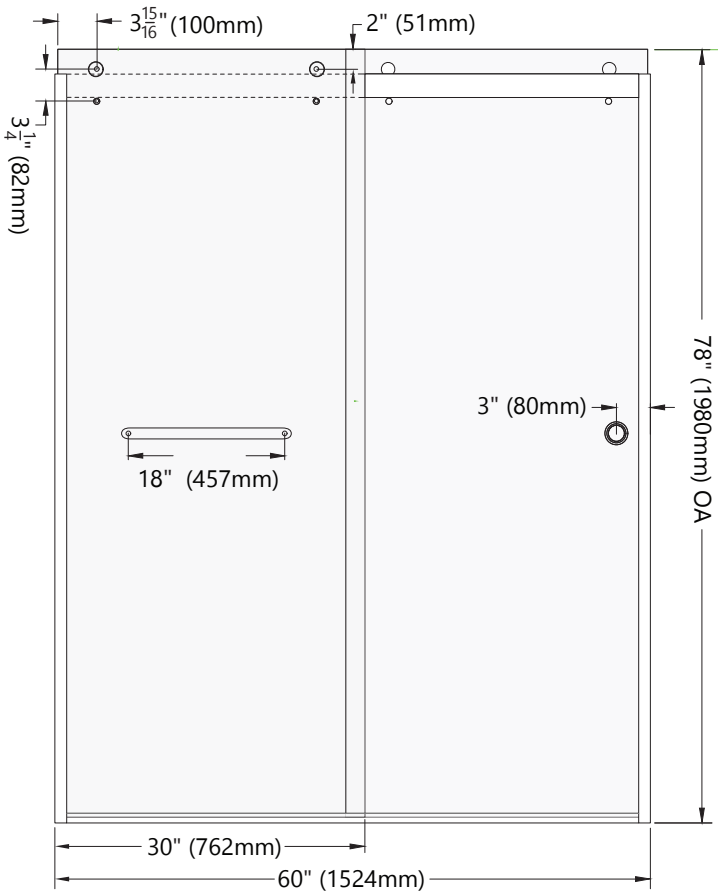

SANTA CRUZ

GLASS SHOWER ENCLOSURE BY-PASS DOOR

ELEVATION

HARDWARE

Available Finishes: Matte Black Polished Brushed

INCLUDED INSTALLATION HARDWARE

Architectural Concepts

O (888) 248 2724
E info@archconceptslc.com

18505 Longs Way
Parker, CO 80134

archconceptslc.com

SANTA CRUZ

GLASS SHOWER ENCLOSURE BY-PASS DOOR

SIDE ELEVATION

DIMENSIONS

Architectural Concepts

888.248.2724 | 720.259.5358 | info@archconceptsllc.com | 18499 Longs Way, Suite 102 Parker, CO 80134 | archconceptsllc.com