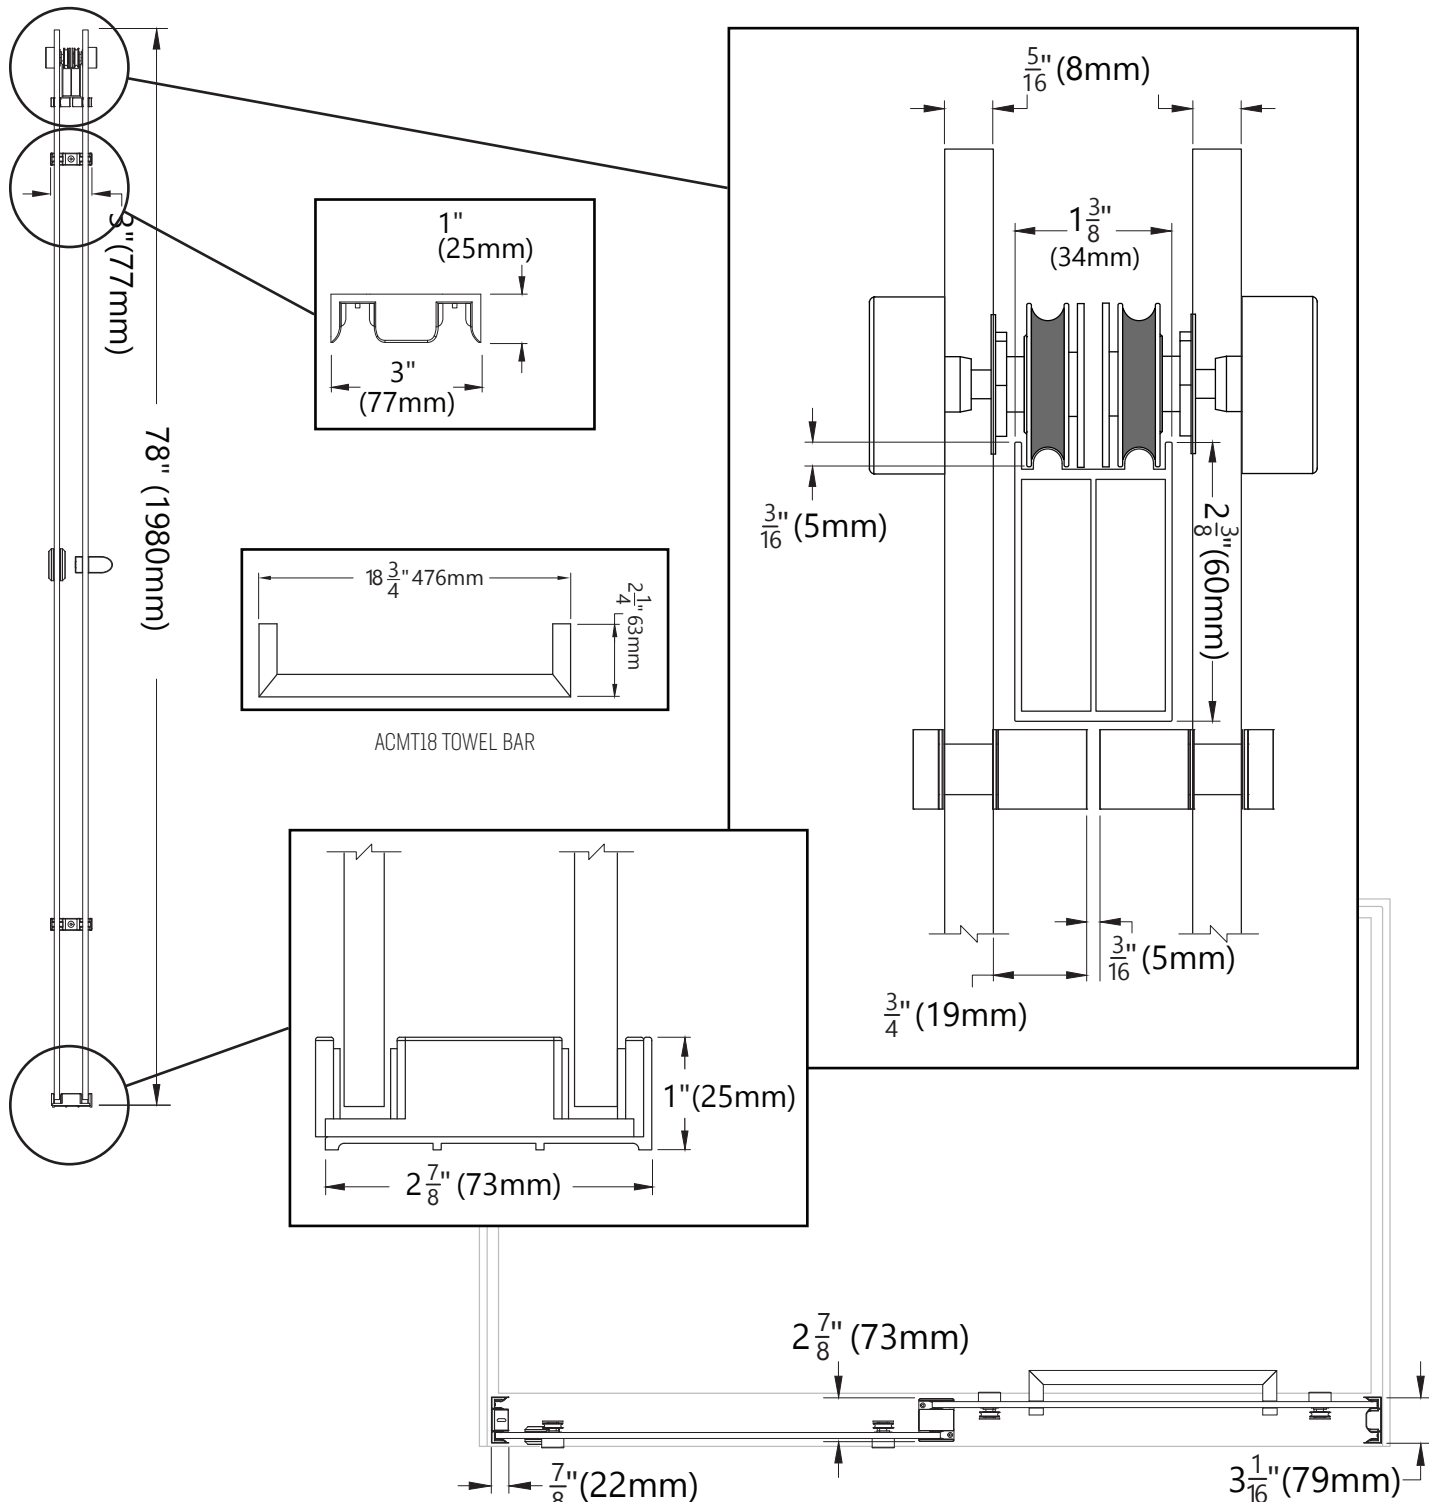

18505 Longs Way
Parker, CO 80134

archconceptslc.com

SANTA CRUZ

GLASS SHOWER ENCLOSURE BY-PASS DOOR

SIDE ELEVATION

DIMENSIONS

Architectural Concepts

888.248.2724 | 720.259.5358 | info@archconceptsllc.com | 18499 Longs Way, Suite 102 Parker, CO 80134 | archconceptsllc.com

<https://www.archconceptsllc.com/products/shower-enclosures/sliding-by-pass/>

Page 2 of 2

Revised 04-05-23